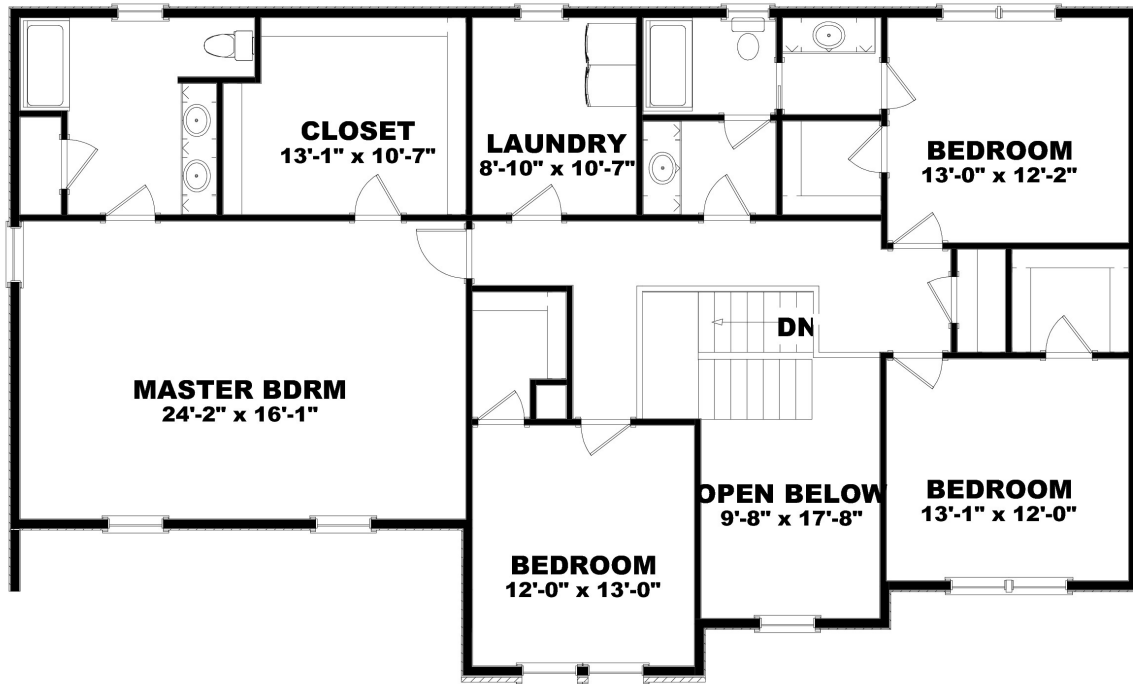

The McKinley

APPROXIMATELY 3059 SQ. FT.

85 Franklin Drive,
Mechanicsburg, PA 17055
717.766.7800

tamhomes.com

Floorplans and elevations are for illustration purposes only and are subject to change