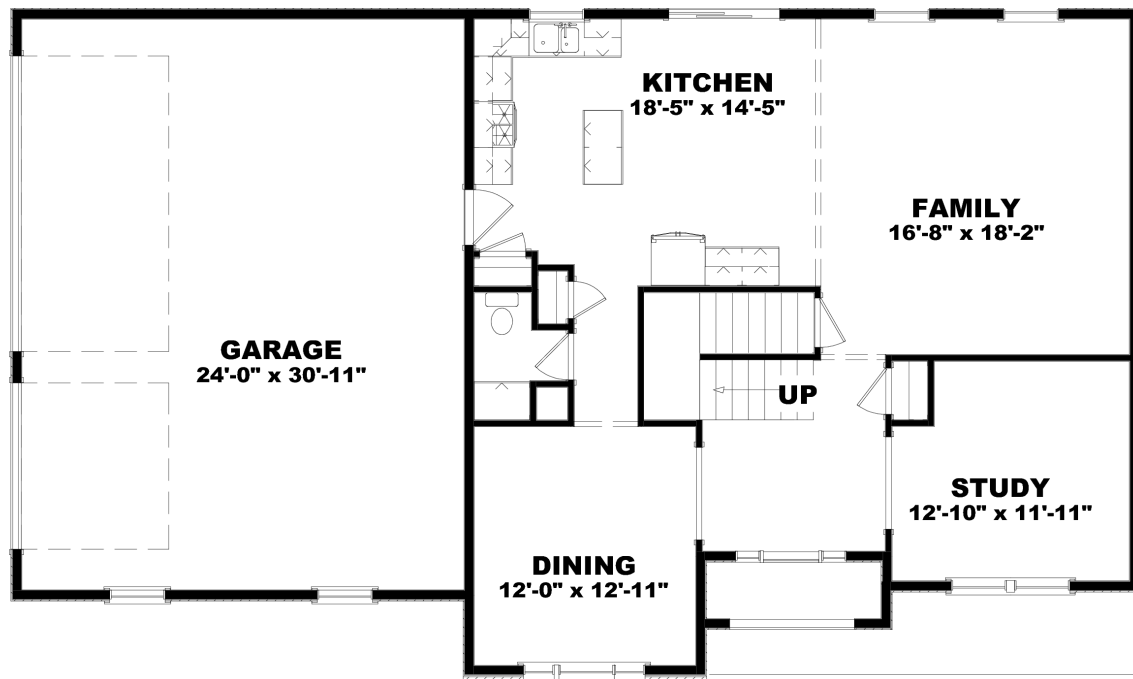

The McKinley

APPROXIMATELY 3059 SQ. FT.

85 Franklin Drive,
Mechanicsburg, PA 17055
717.766.7800

tamhomes.com

Floorplans and elevations are for illustration purposes only and are subject to change