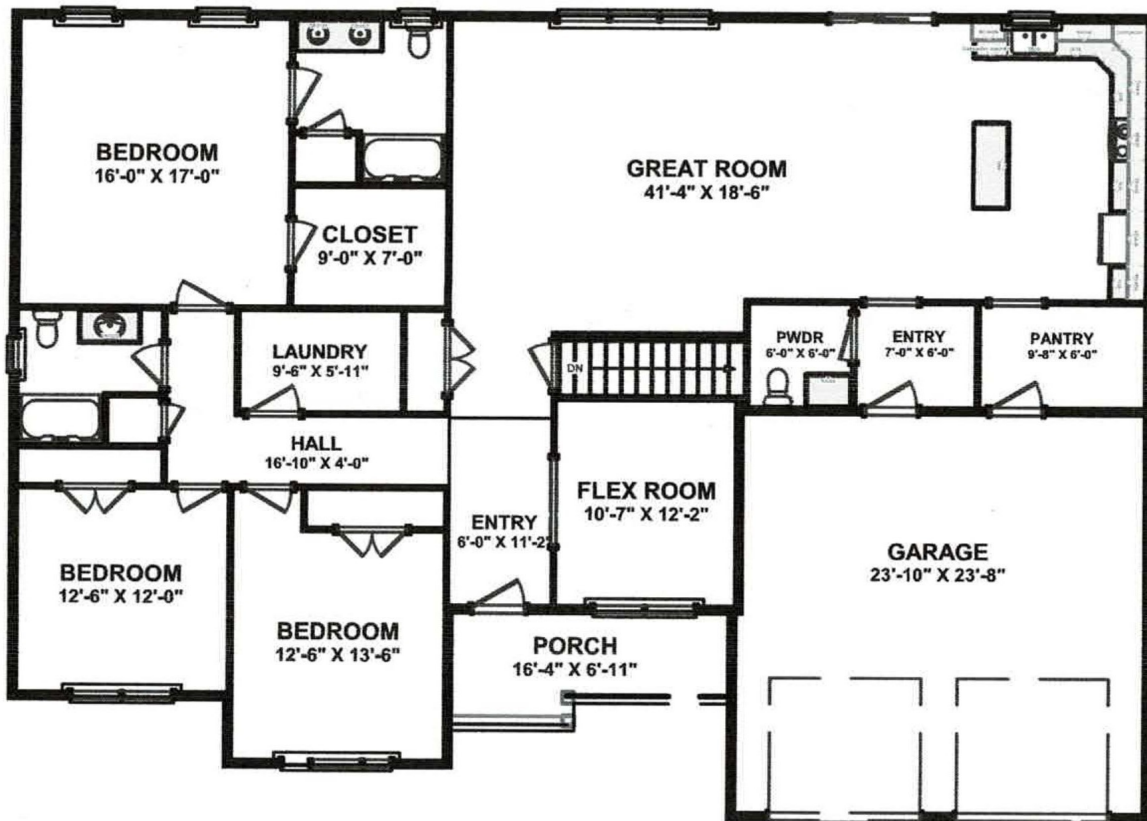

The St. Croix

APPROXIMATELY 2316 SQ. FT.

3 Bedrooms

2 Full Baths / 1 Half Bath

2 Garage Bays

* SHOWN WITH OPTIONS *

85 Franklin Drive
Mechanicsburg, PA 17055
717.766.7800

tamhomes.com

Floorplans and elevations are for illustration purposes only and are subject to change