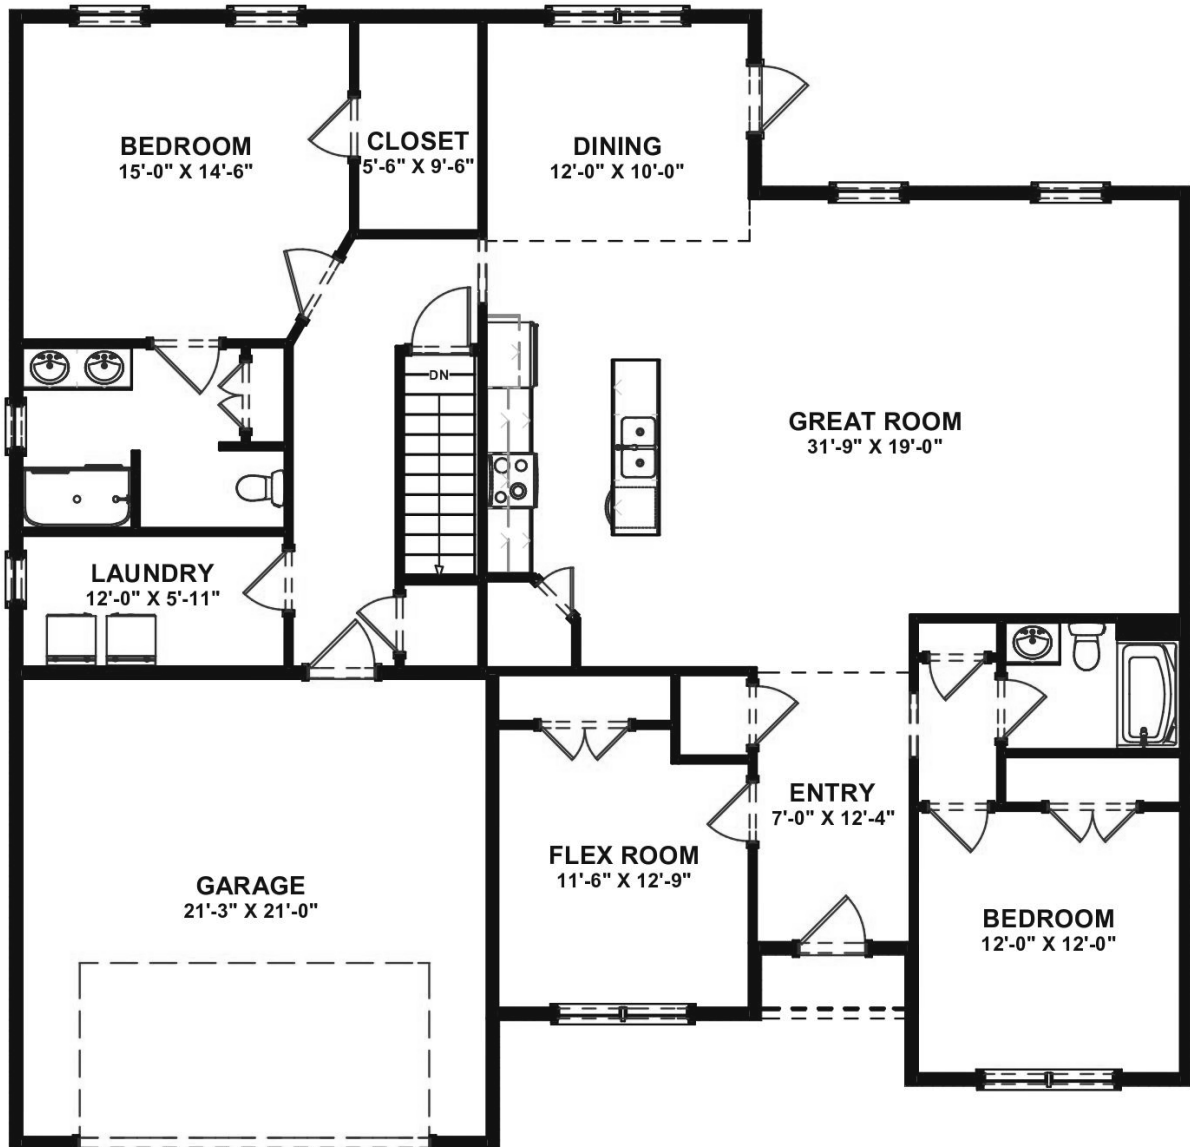

The Essex

APPROXIMATELY 2048 SQ. FT.

- 3 Bedrooms
- 2 Full Baths
- 2 Garage Bays

85 Franklin Drive
Mechanicsburg, PA 17055
717.766.7800

tamhomes.com

Floorplans and elevations are for illustration purposes only and are subject to change