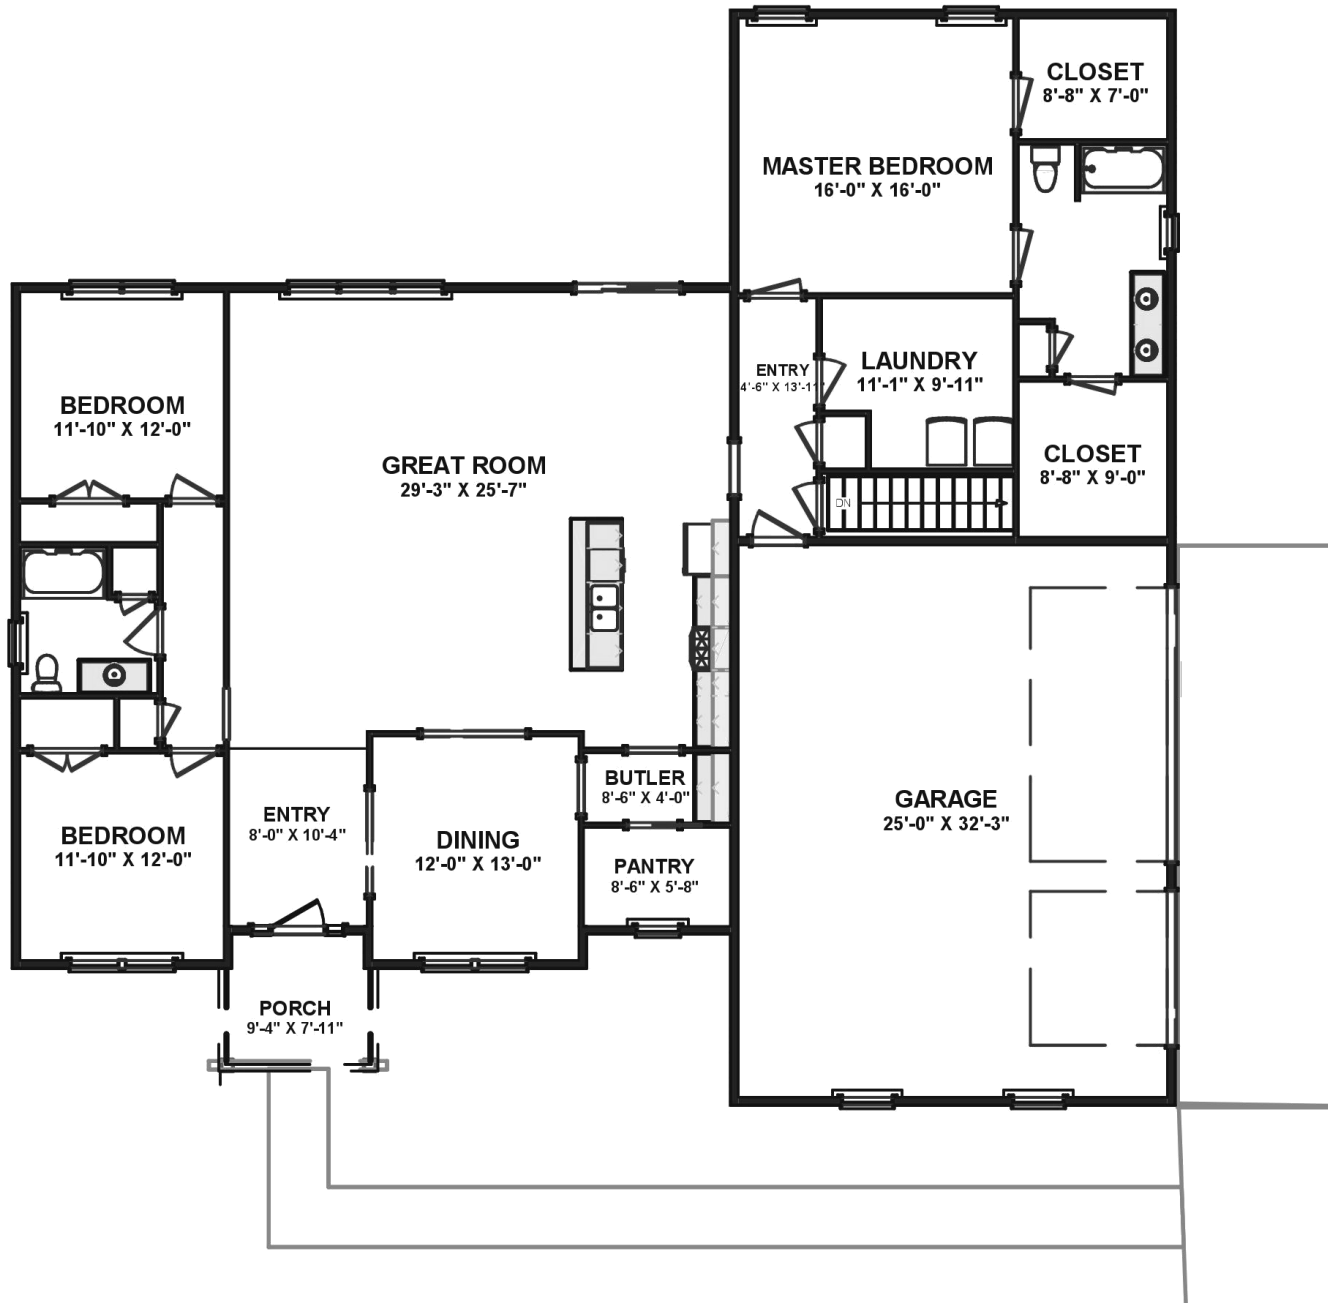

# The Marc 3

APPROXIMATELY 2421 SQ. FT.

85 Franklin Drive  
Mechanicsburg, PA 17055  
717.766.7800

[tamhomes.com](http://tamhomes.com)

Floorplans and elevations are for illustration purposes only and are subject to change