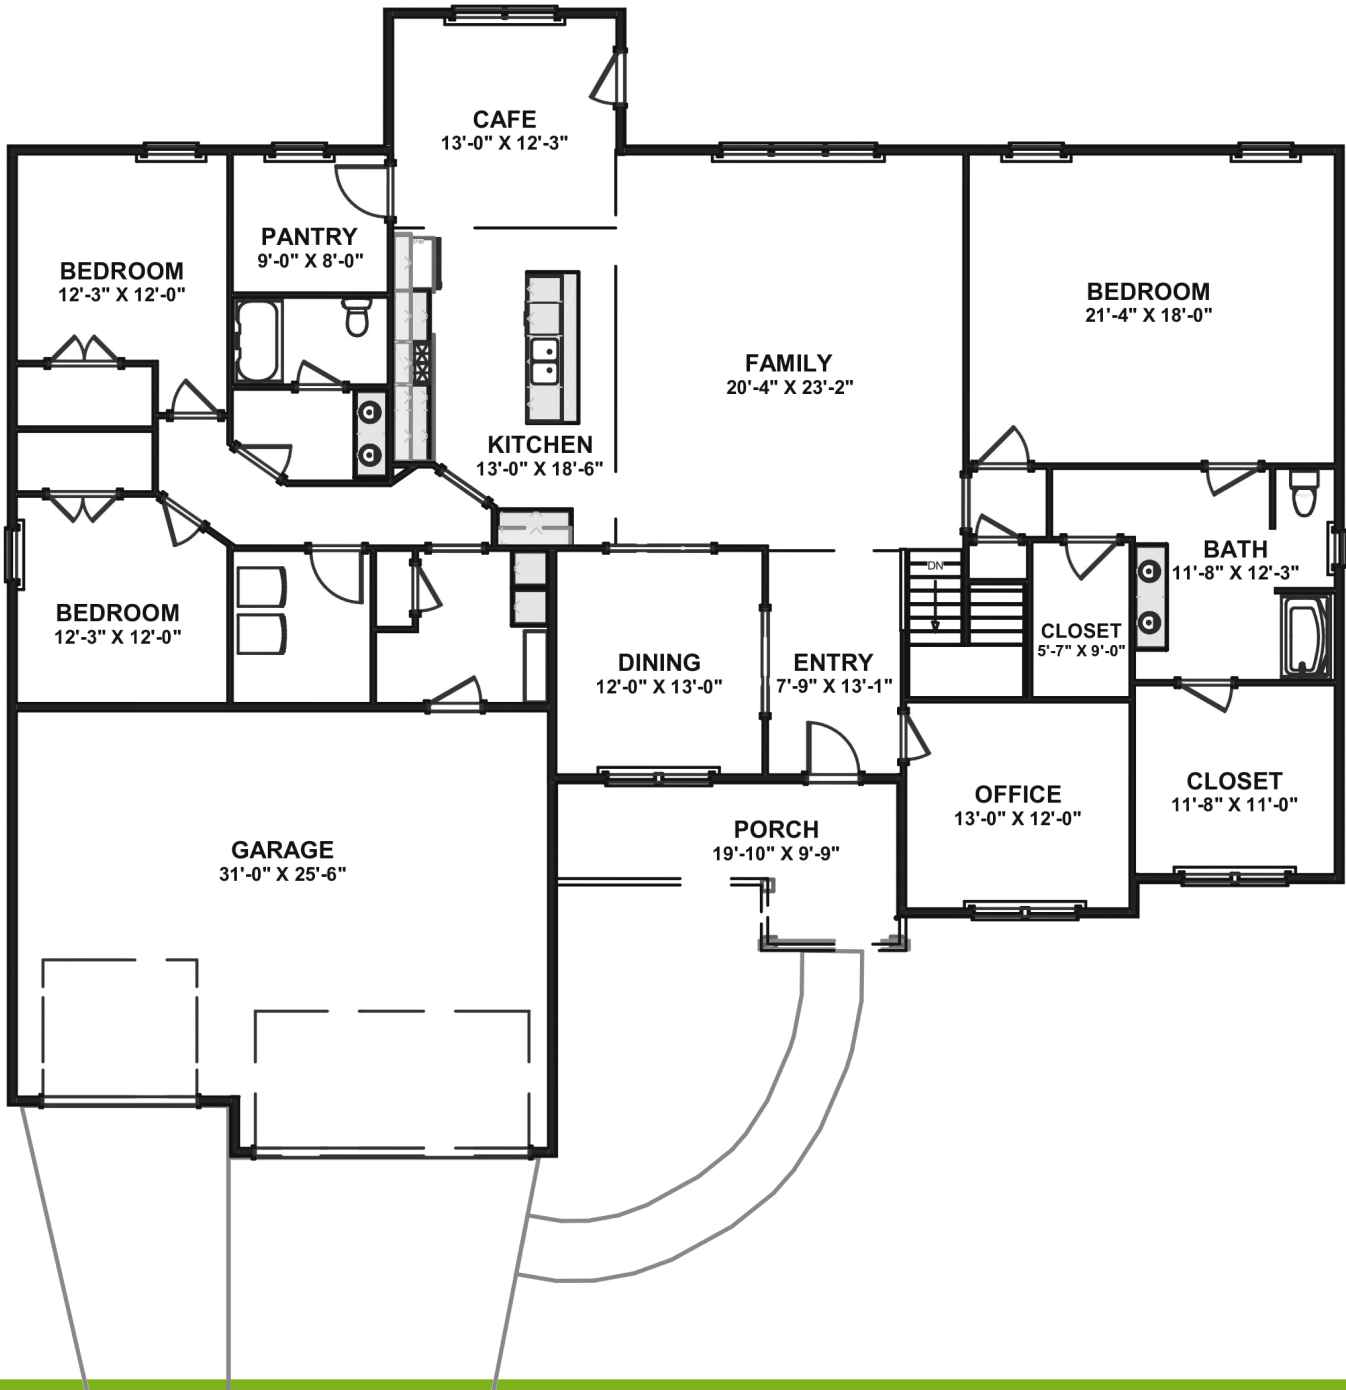

The Monaco

APPROXIMATELY 3083 SQ. FT.

85 Franklin Drive
Mechanicsburg, PA 17055
717.766.7800

tamhomes.com

Floorplans and elevations are for illustration purposes only and are subject to change