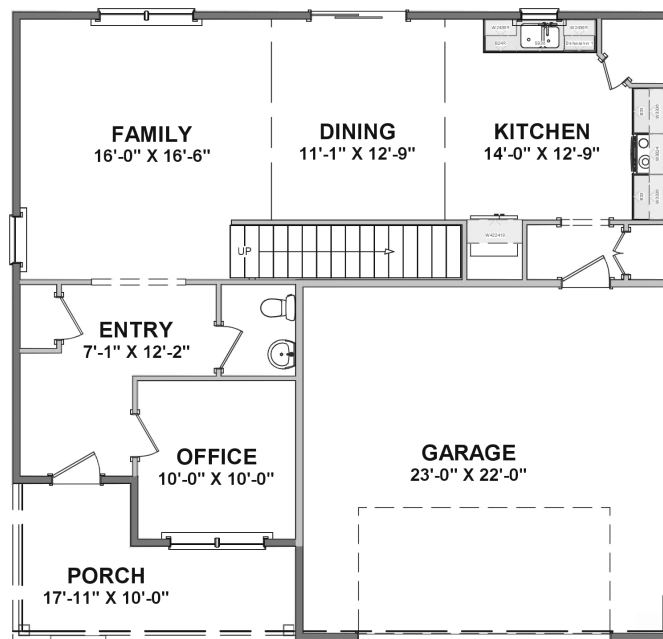

# The Herrington

APPROXIMATELY 2551 SQ. FT.

4 Bedrooms

2.5 Baths

2 Garage Bays

85 Franklin Drive  
Mechanicsburg, PA 17055  
717.766.7800

[tamhomes.com](http://tamhomes.com)

Floorplans and elevations are for illustration purposes only and are subject to change