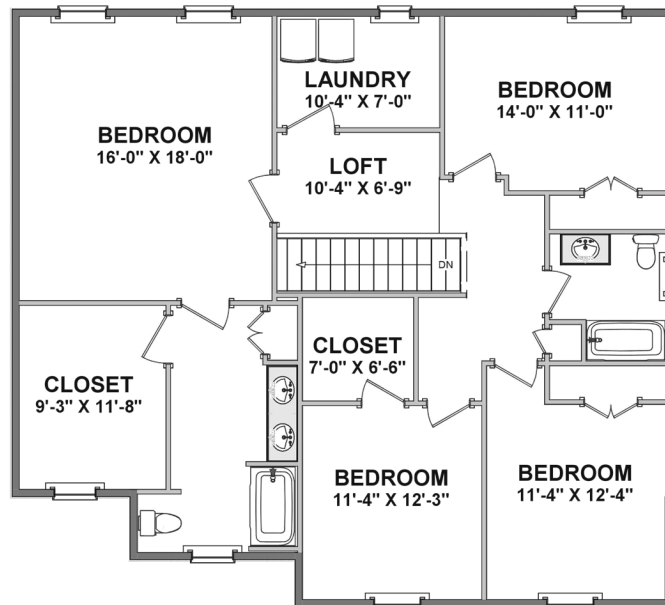

# The Herrington

APPROXIMATELY 2551 SQ. FT.

4 Bedrooms

2.5 Baths

2 Garage Bays

85 Franklin Drive  
Mechanicsburg, PA 17055  
717.766.7800

[tamhomes.com](http://tamhomes.com)

Floorplans and elevations are for illustration purposes only and are subject to change