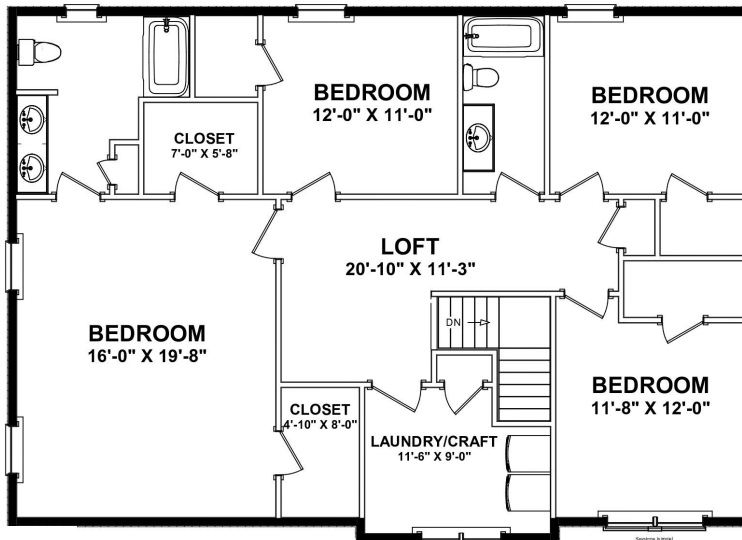

The Tolchester

APPROXIMATELY 2650 SQ. FT.

85 Franklin Drive,
Mechanicsburg, PA 17055
717.766.7800

tamhomes.com

Floorplans and elevations are for illustration purposes only and are subject to change