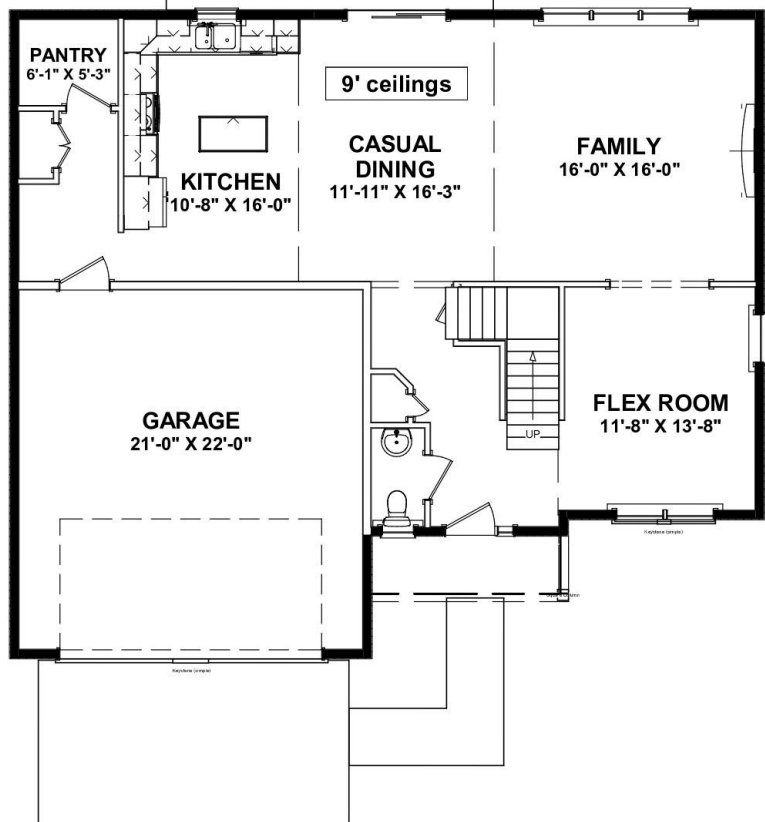

The Tolchester

APPROXIMATELY 2650 SQ. FT.

85 Franklin Drive,
Mechanicsburg, PA 17055
717.766.7800

tamhomes.com

Floorplans and elevations are for illustration purposes only and are subject to change