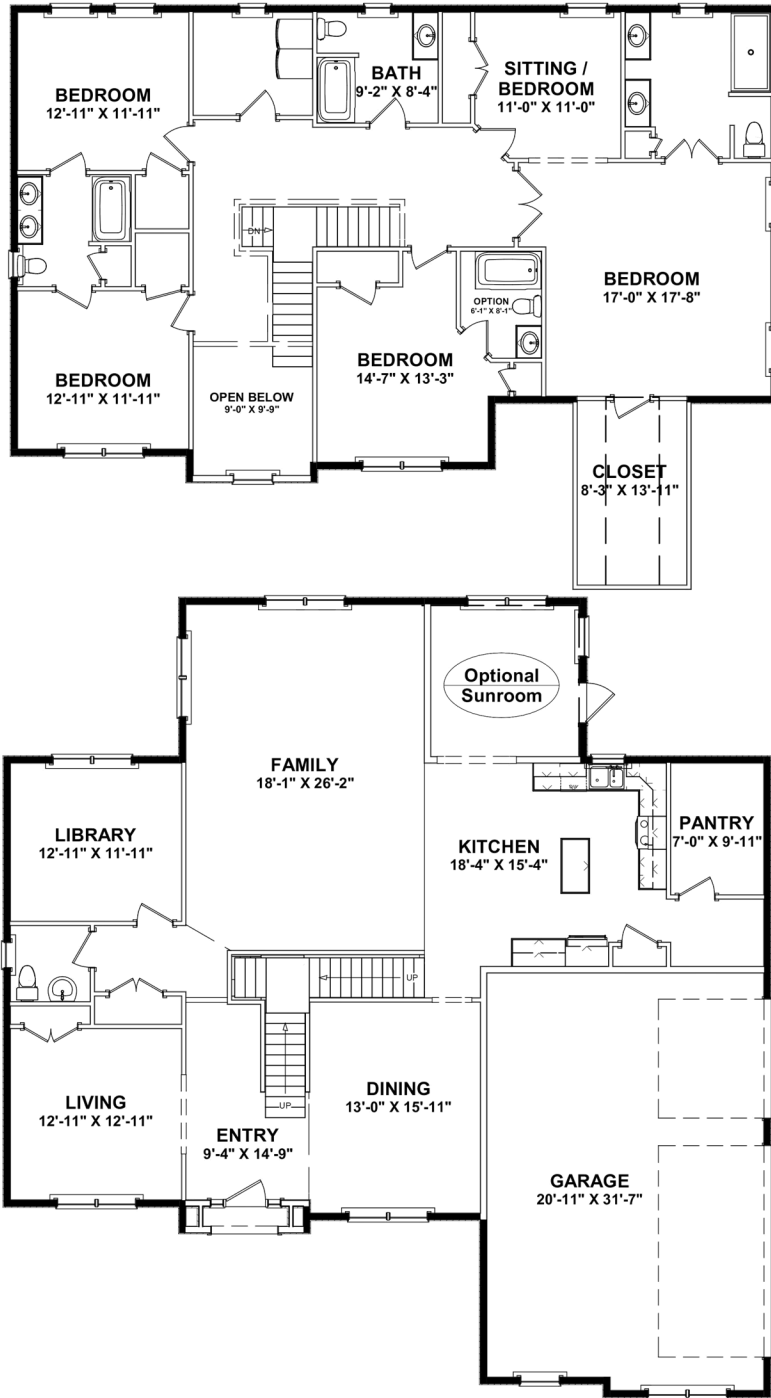

The Olympus

APPROXIMATELY 3667 SQ. FT.
Shown with options

85 Franklin Drive
Mechanicsburg, PA 17055
717.766.7800

tamhomes.com

Floorplans and elevations are for illustration purposes only and are subject to change