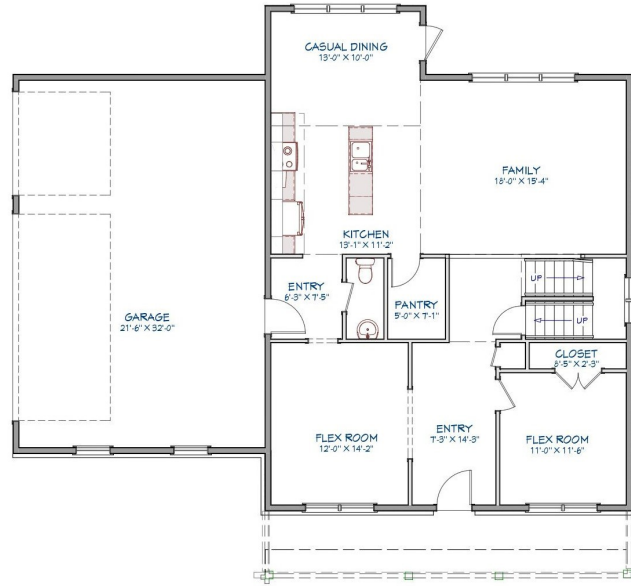

The Tacoma

APPROXIMATELY 3177 SQ. FT.
 5 Bedrooms
 2 Full Baths & 1 Half Bath
 3 Garage Bays — Flexible Living
 * Shown with Options *

85 Franklin Drive
 Mechanicsburg, PA 17055
 717.766.7800

tamhomes.com

Floorplans and elevations are for illustration purposes only and are subject to change