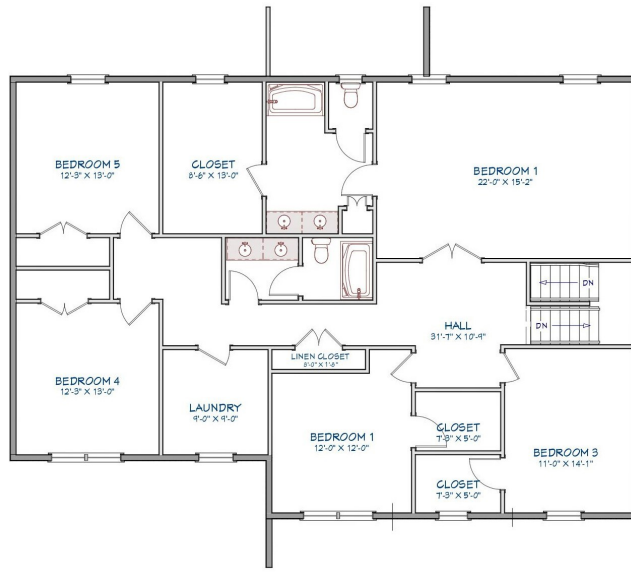

The Tacoma

APPROXIMATELY 3177 SQ. FT.
 5 Bedrooms
 2 Full Baths & 1 Half Bath
 3 Garage Bays — Flexible Living
 * Shown with Options *

85 Franklin Drive
 Mechanicsburg, PA 17055
 717.766.7800

tamhomes.com

Floorplans and elevations are for illustration purposes only and are subject to change