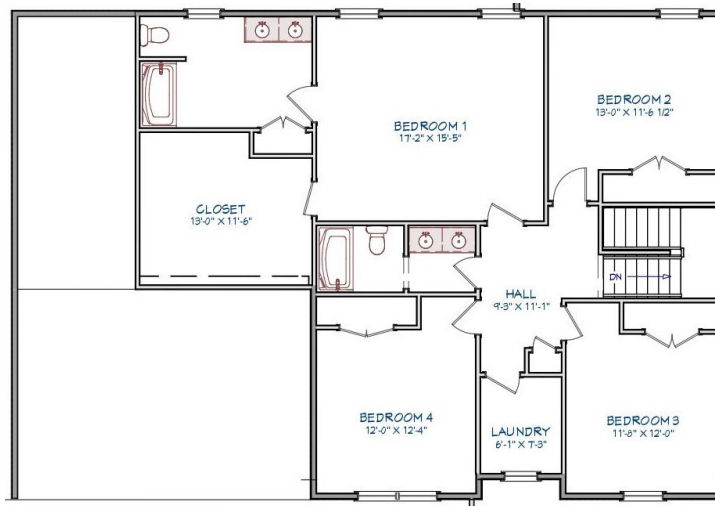

# The Tortola

APPROXIMATELY 3003 SQ. FT.

5 Bedrooms

3 Full Baths

2 Garage Bays

\* Shown with Options \*

85 Franklin Drive  
Mechanicsburg, PA 17055  
717.766.7800

[tamhomes.com](http://tamhomes.com)

Floorplans and elevations are for illustration purposes only and are subject to change