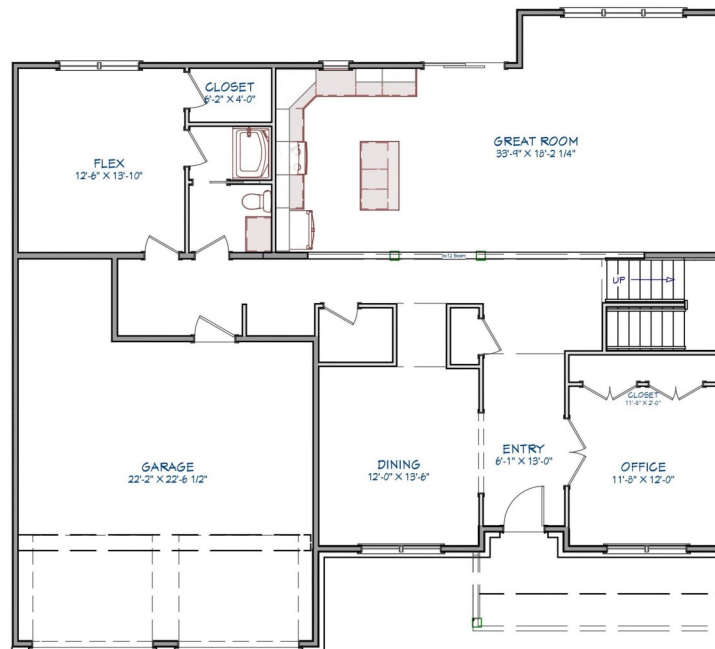

# The Tortola

APPROXIMATELY 3003 SQ. FT.

5 Bedrooms

3 Full Baths

2 Garage Bays

\* Shown with Options \*

85 Franklin Drive  
Mechanicsburg, PA 17055  
717.766.7800

[tamhomes.com](http://tamhomes.com)

Floorplans and elevations are for illustration purposes only and are subject to change