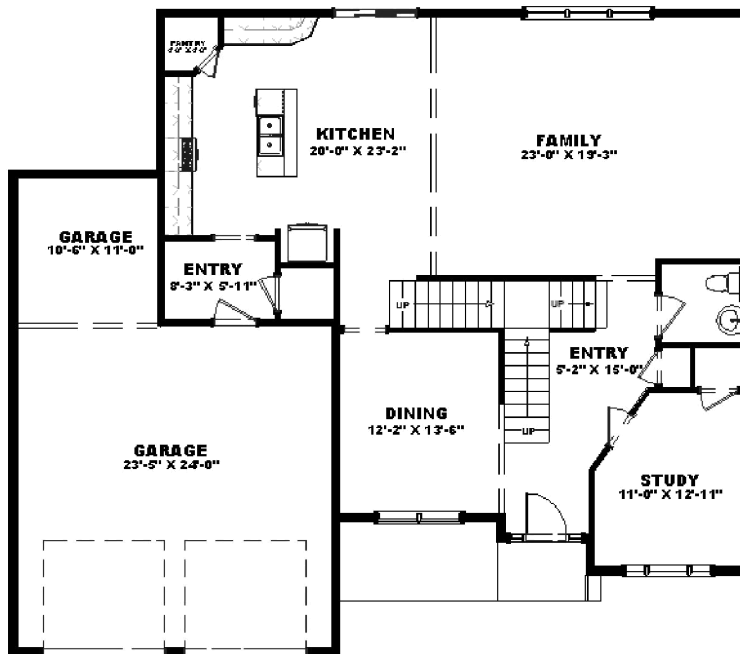

The Everest

APPROXIMATELY 3200 SQ. FT.

85 Franklin Drive,
Mechanicsburg, PA 17055
717.766.7800

tamhomes.com

Floorplans and elevations are for illustration purposes only and are subject to change

"Quality is our standard"
TAMANINI HOMES