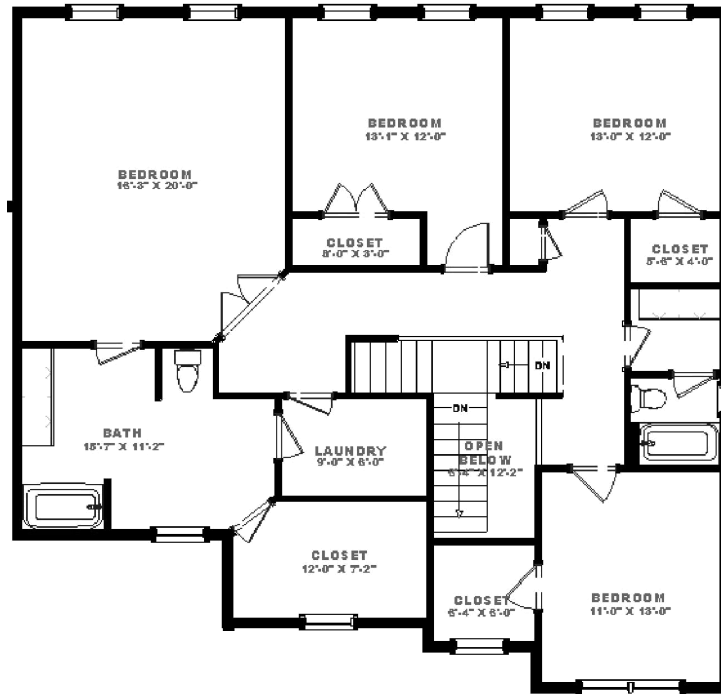

The Everest

APPROXIMATELY 3200 SQ. FT.

85 Franklin Drive,
Mechanicsburg, PA 17055
717.766.7800

tamhomes.com

Floorplans and elevations are for illustration purposes only and are subject to change

"Quality is our standard"
TAMANINI HOMES