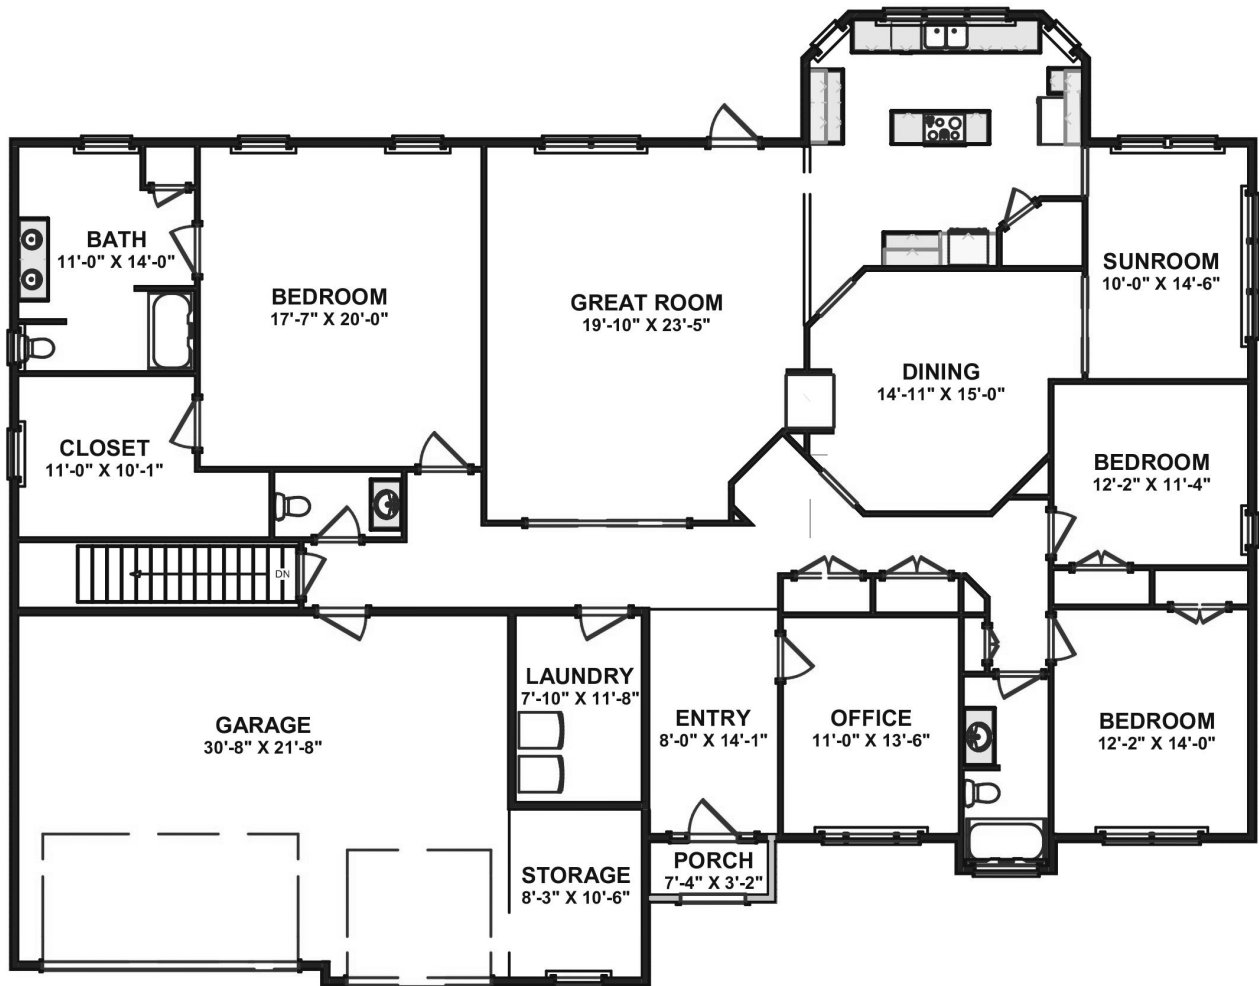

# The Venezia

APPROXIMATELY 3158 SQ. FT.  
3 Bedrooms  
2 Full Baths  
2 Garage Bays  
Shown with options

85 Franklin Drive  
Mechanicsburg, PA 17055  
717.766.7800

[tamhomes.com](http://tamhomes.com)

Floorplans and elevations are for illustration purposes only and are subject to change