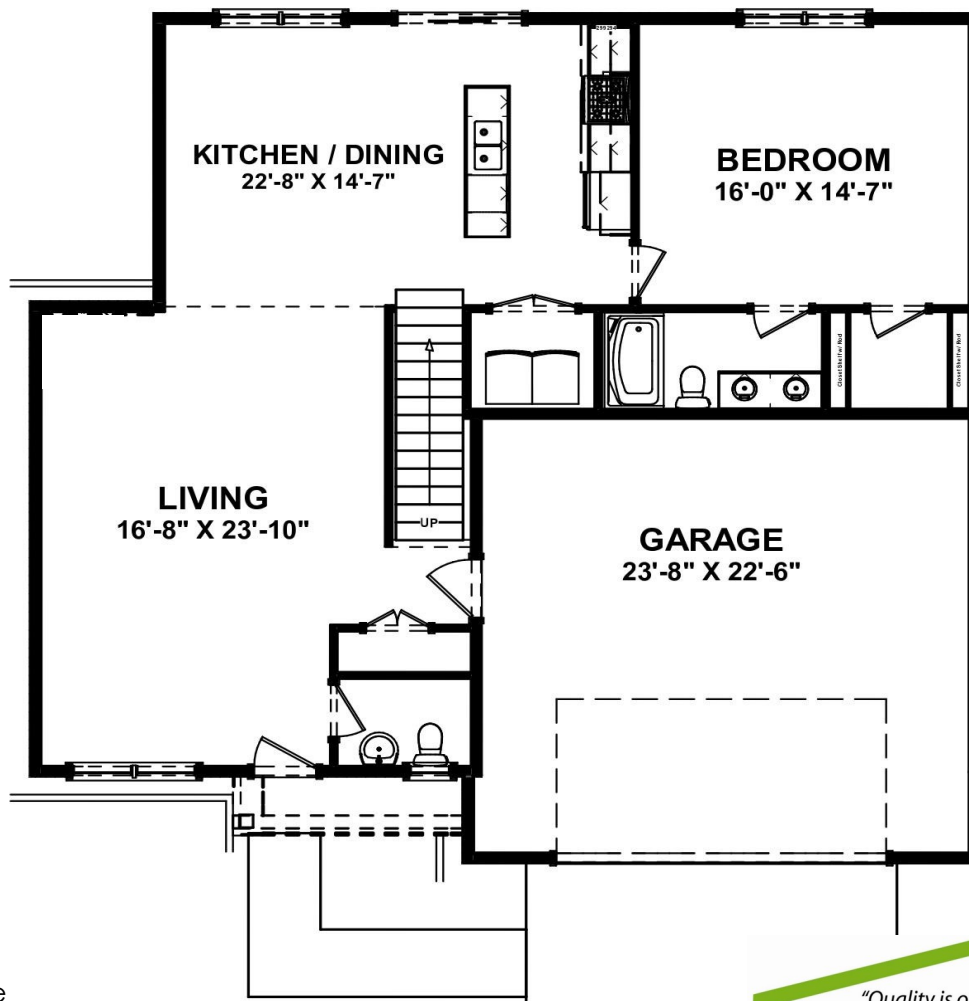

The Newport

APPROXIMATELY 1904 SQ. FT.

3 Bedrooms

2.5 Baths

2 Garage Bays

85 Franklin Drive
Mechanicsburg, PA 17055
717.766.7800

tamhomes.com

Floorplans and elevations are for illustration purposes only and are subject to change