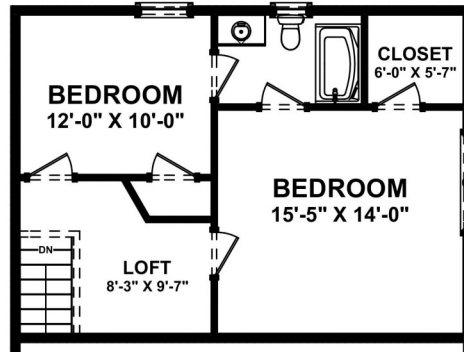

The Newport

APPROXIMATELY 1904 SQ. FT.

3 Bedrooms

2.5 Baths

2 Garage Bays

85 Franklin Drive
Mechanicsburg, PA 17055
717.766.7800

tamhomes.com

Floorplans and elevations are for illustration purposes only and are subject to change