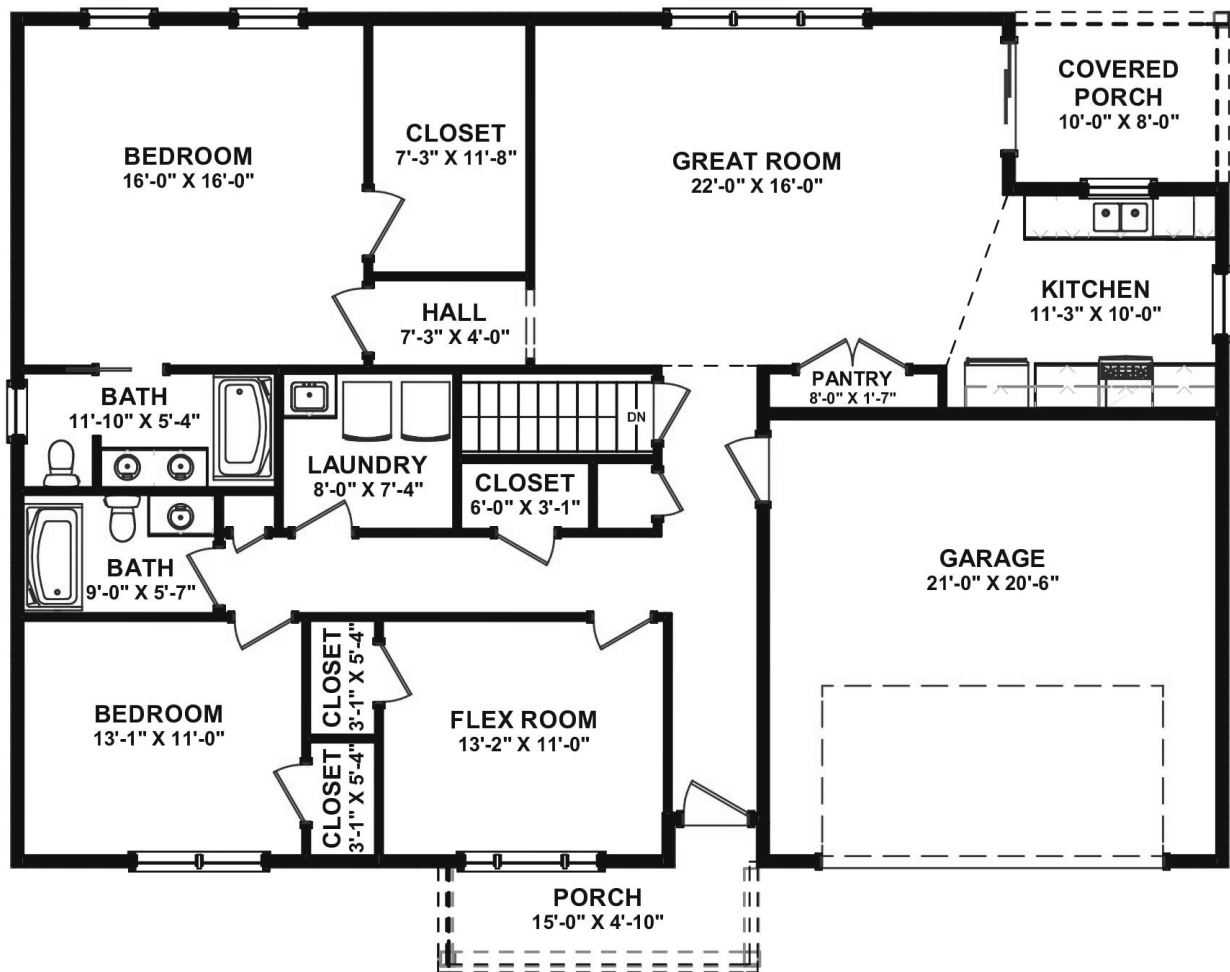

The Manchester

APPROXIMATELY 1832 SQ. FT.
 3 Bedrooms
 2 Full Baths
 2 Garage Bays

85 Franklin Drive
 Mechanicsburg, PA 17055
 717.766.7800

tamhomes.com

Floorplans and elevations are for illustration purposes only and are subject to change