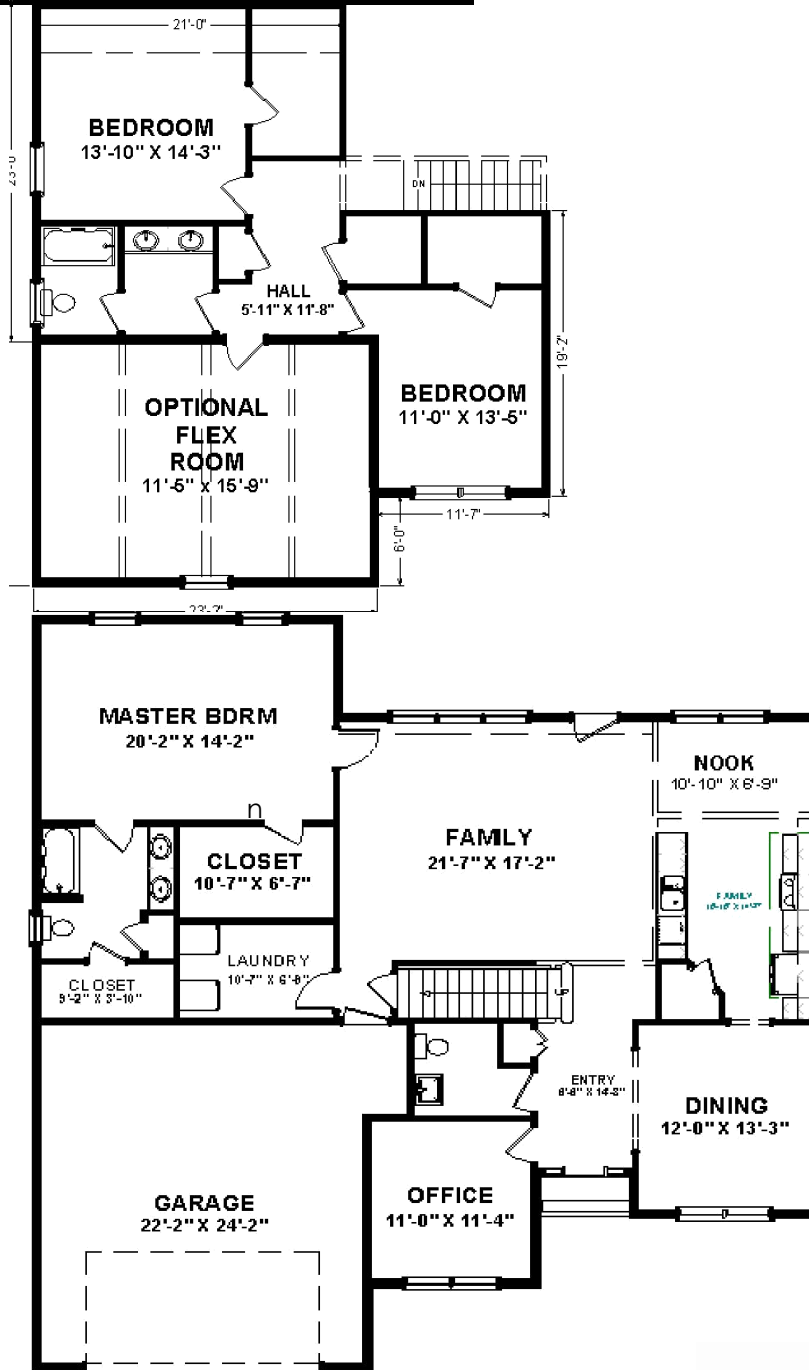

The Annapolis

APPROXIMATELY 2169 SQ. FT.
 3 Bedrooms
 2 Full Baths
 2 Garage Bays

85 Franklin Drive
 Mechanicsburg, PA 17055
 717.766.7800

tamhomes.com

Floorplans and elevations are for illustration purposes only and are subject to change