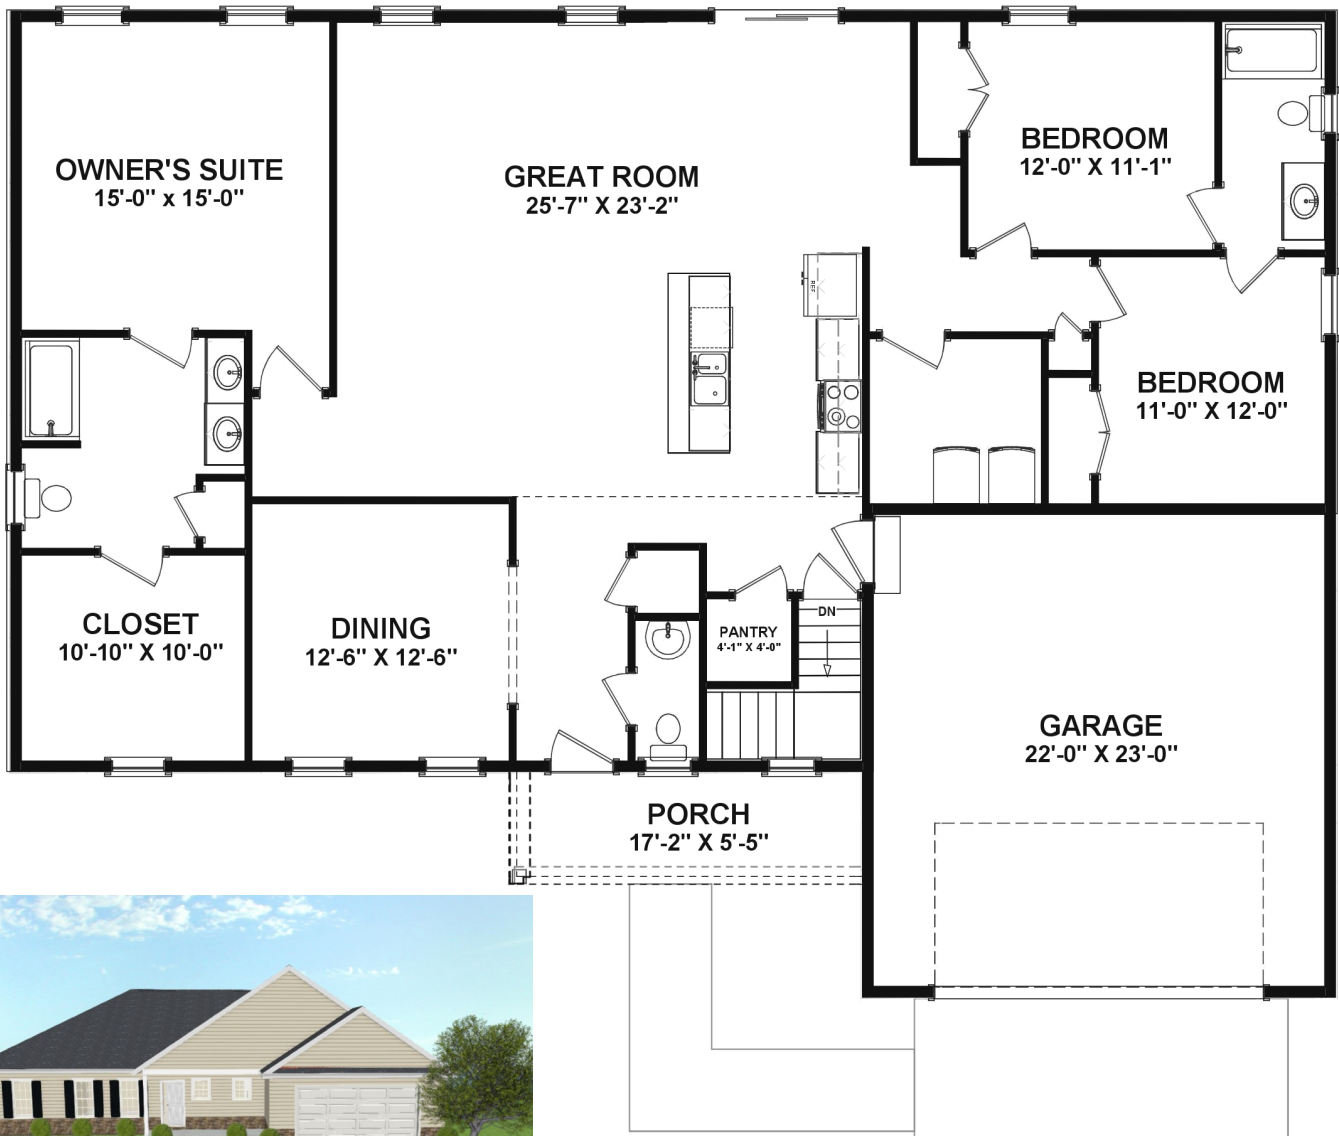

The Henry

APPROXIMATELY 2111 SQ. FT.
3 Bedrooms
2 Full Baths
2 Garage Bays

Alternate Elevation

85 Franklin Drive
Mechanicsburg, PA 17055
717.766.7800

tamhomes.com