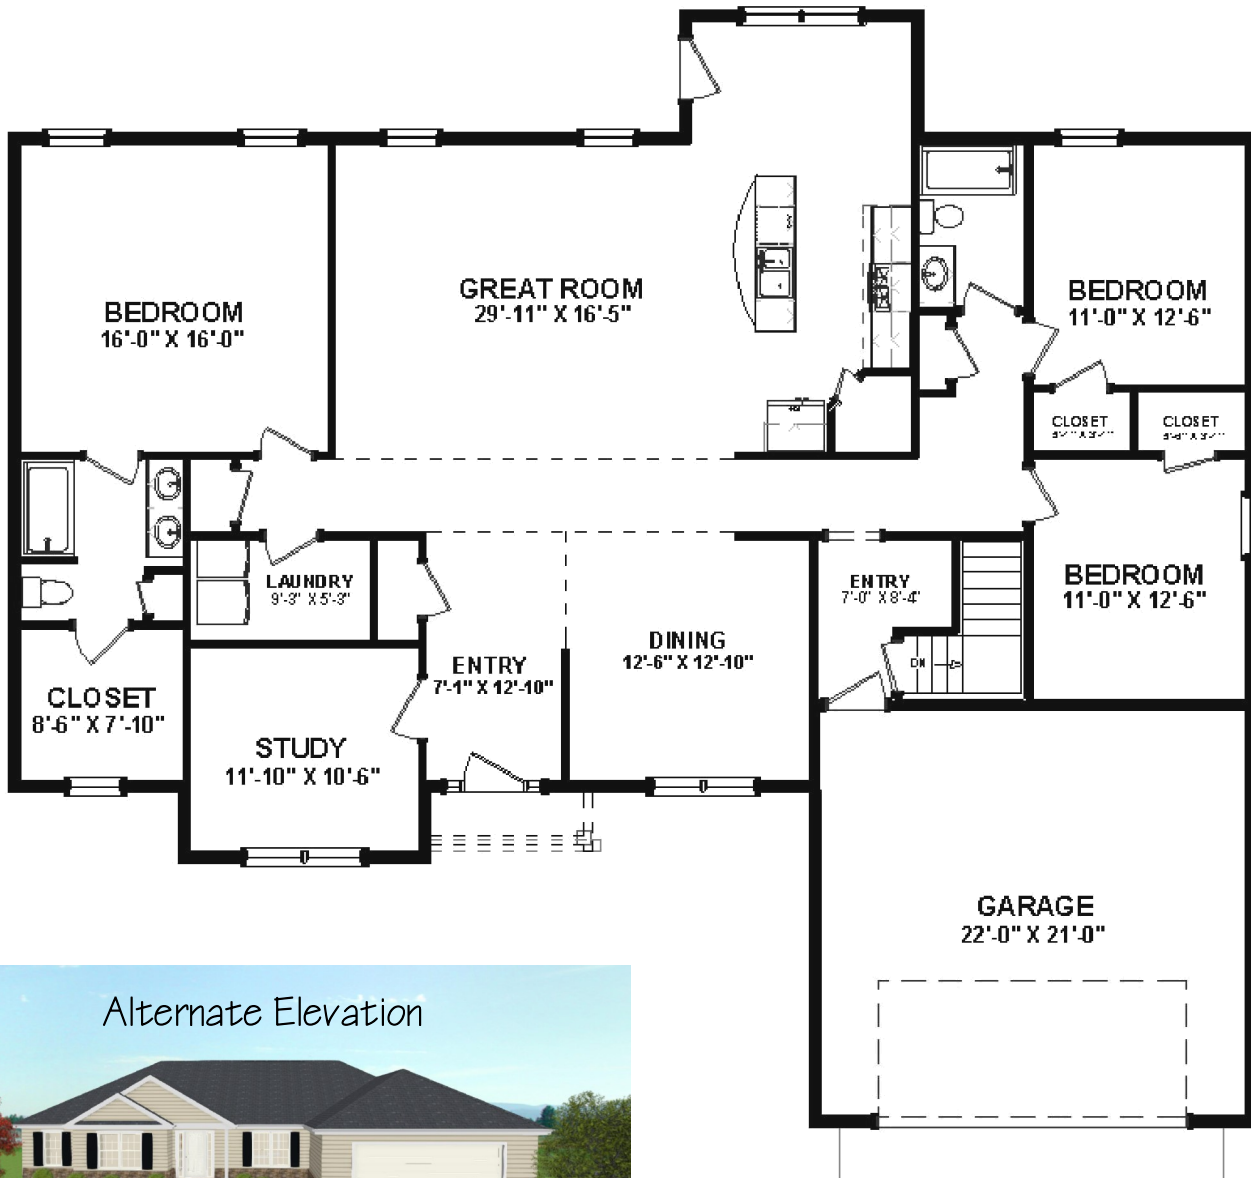

The Avalon

APPROXIMATELY 2225 SQ. FT.
3 Bedrooms
2 Full Baths
2 Garage Bays

Alternate Elevation

85 Franklin Drive
Mechanicsburg, PA 17055
717.766.7800

tamhomes.com

Floorplans and elevations are for illustration purposes only and are subject to change