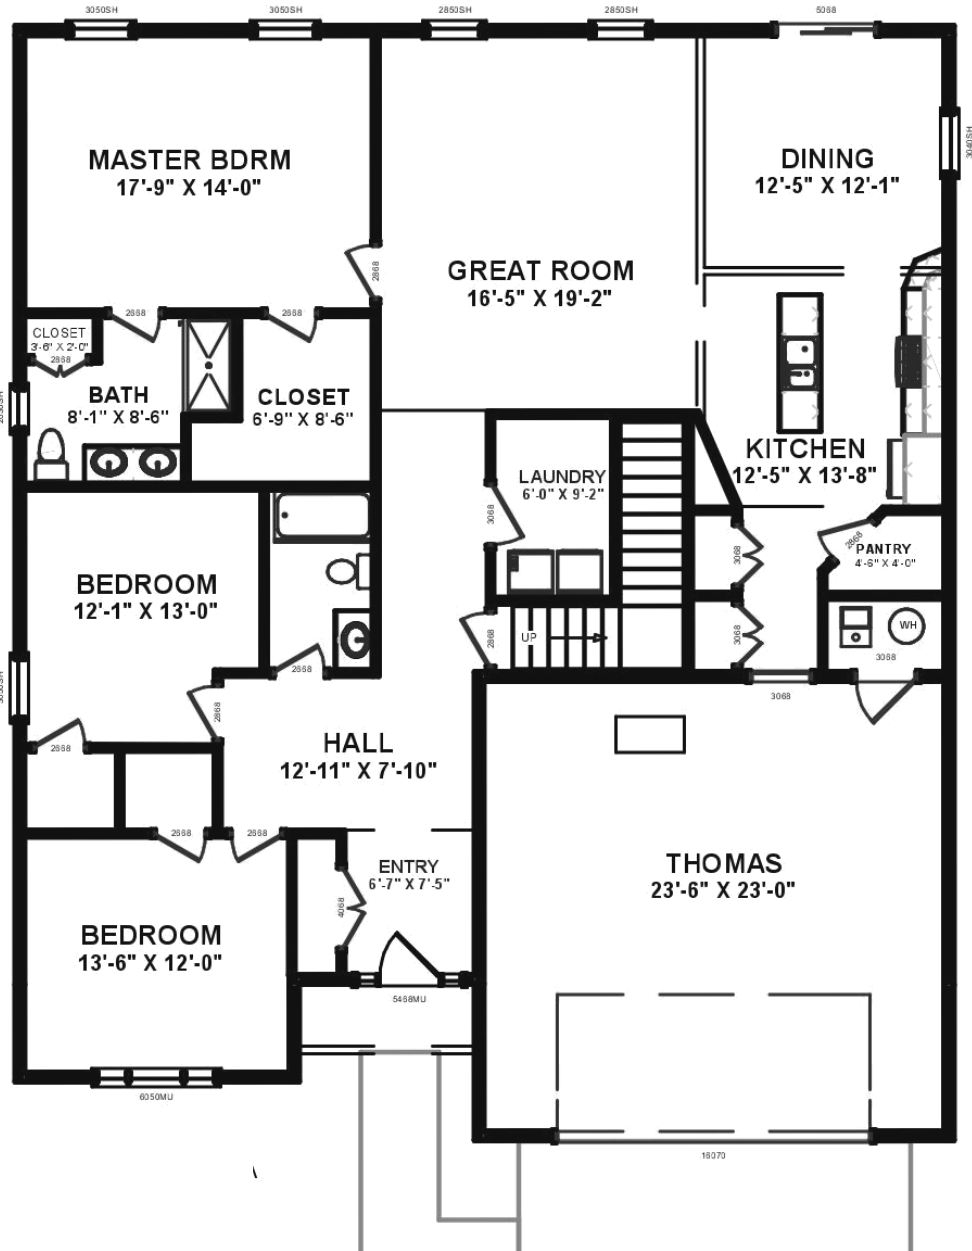

# The Thomas

APPROXIMATELY 2052 SQ. FT.  
 3 Bedrooms  
 2 Full Baths  
 2 Garage Bays

\*shown with options

Smart Space  
 Thomas  
 Converts Basement  
 Space to Attic Space

85 Franklin Drive  
 Mechanicsburg, PA 17055  
 717.766.7800

tamhomes.com

Floorplans and elevations are for illustration purposes only and are subject to change