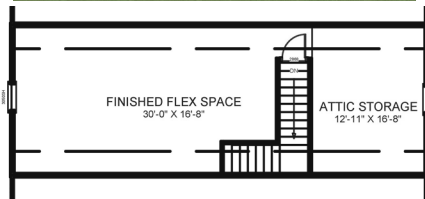

# The Thomas

APPROXIMATELY 2052 SQ. FT.  
 3 Bedrooms  
 2 Full Baths  
 2 Garage Bays

\*shown with options

Smart Space  
 Thomas  
 Converts Basement  
 Space to Attic Space

85 Franklin Drive  
 Mechanicsburg, PA 17055  
 717.766.7800

tamhomes.com

Floorplans and elevations are for illustration purposes only and are subject to change