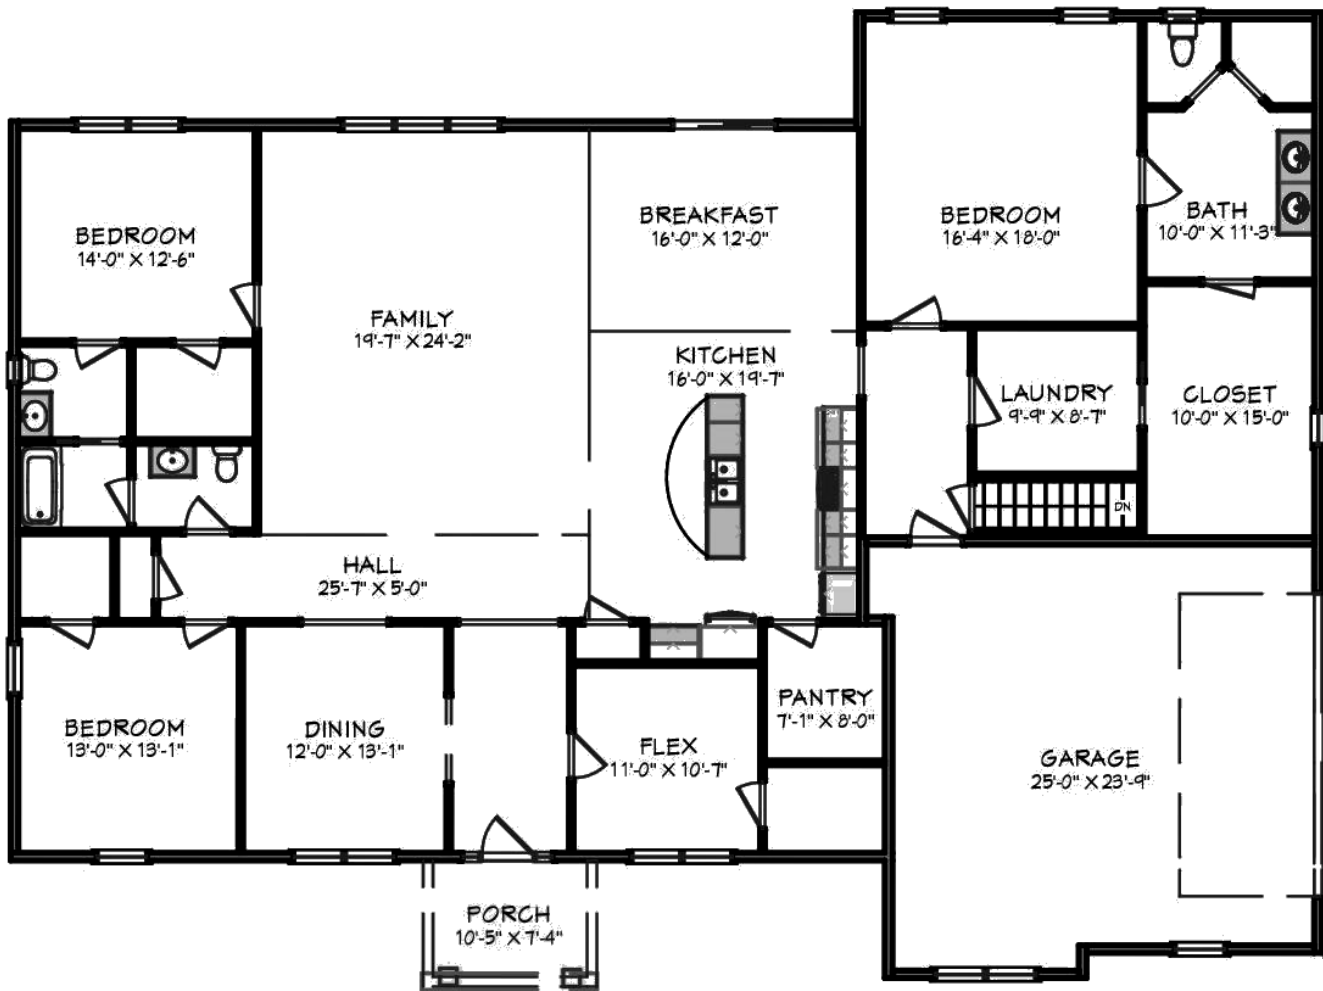

# Kennett Square

APPROXIMATELY 3087SQ. FT.  
(shown with options)

832 Tamanini Way,  
Mechanicsburg, PA 17055  
717.766.7800

[tamhomes.com](http://tamhomes.com)

Floorplans and elevations are for illustration purposes only and are subject to change