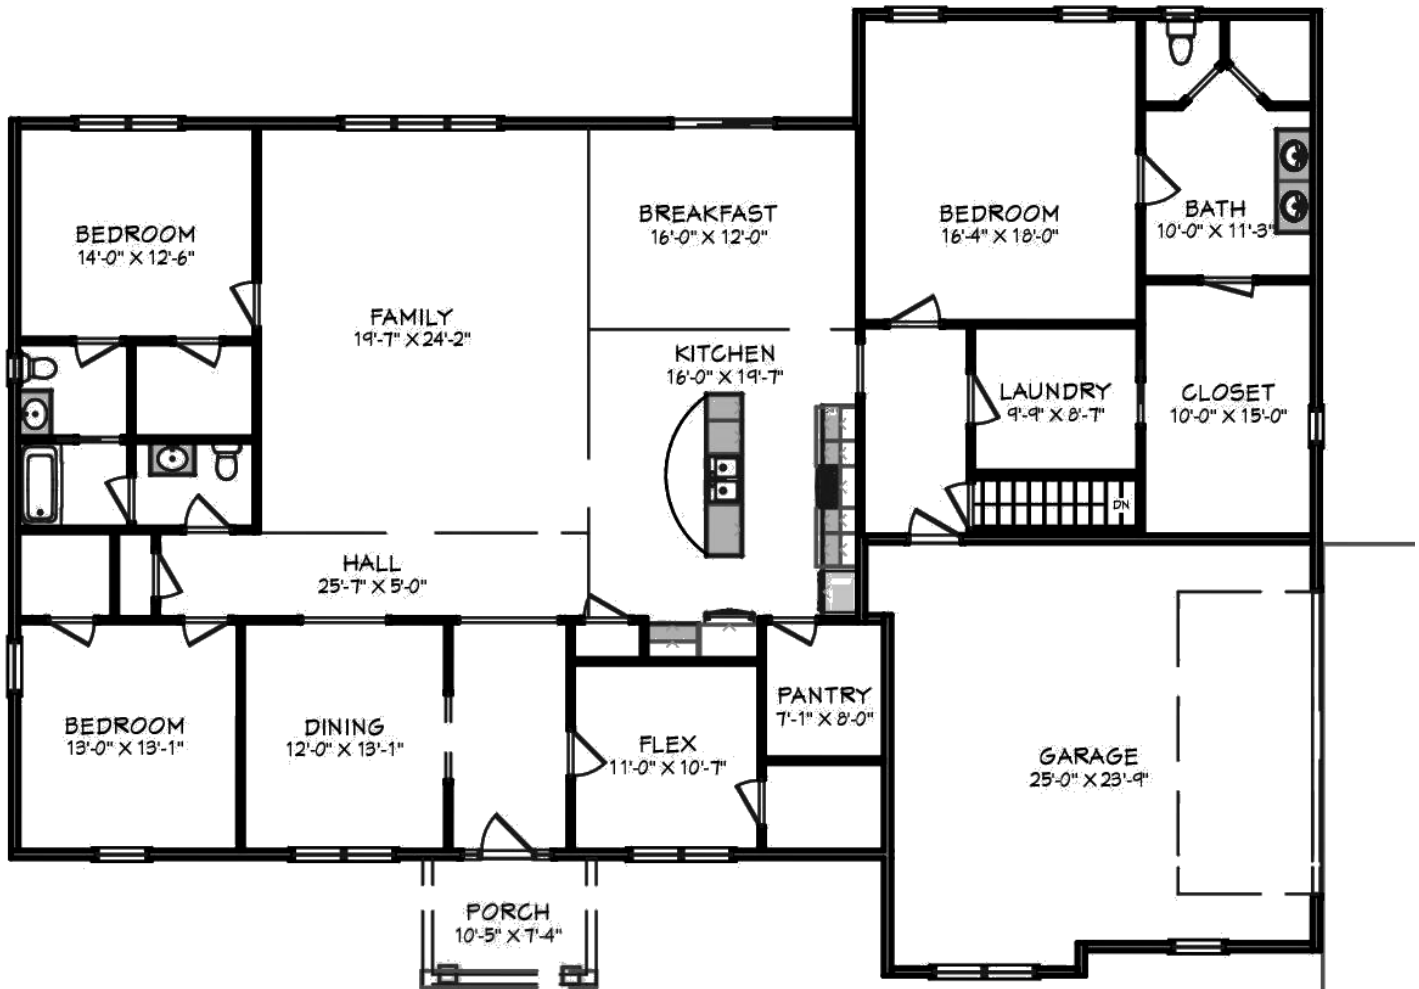

Kennett Square

APPROXIMATELY 3087 SQ. FT.

4 Bedrooms

2 Full Baths

2 Garage Bays

*shown with options

85 Franklin Drive

tamhomes.com

Floorplans and elevations are for illustration purposes only and are subject to change