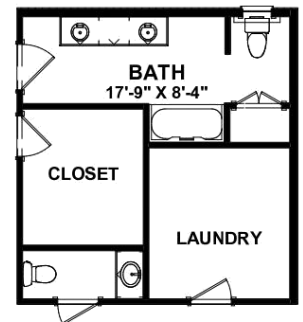

The Strathmere

APPROXIMATELY 2629 SQ. FT.

3 Bedrooms

2.5 Baths

2 Garage Bays

Shown with options

85 Franklin Drive
Mechanicsburg, PA 17055
717.766.7800

tamhomes.com

Floorplans and elevations are for illustration purposes only and are subject to change