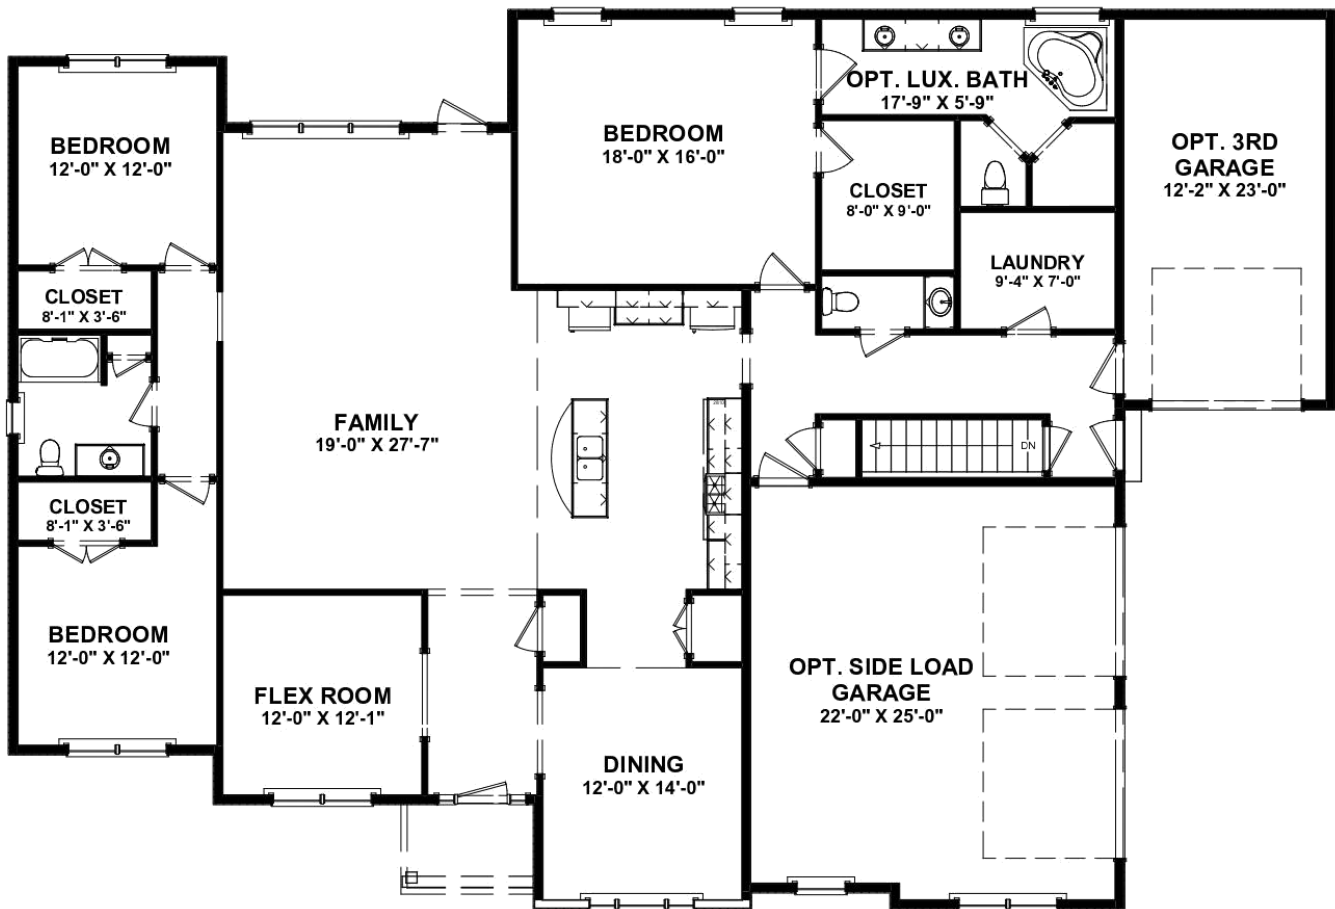

The Strathmere

APPROXIMATELY 2629 SQ. FT.

3 Bedrooms

2.5 Baths

2 Garage Bays

Shown with options

85 Franklin Drive
Mechanicsburg, PA 17055
717.766.7800

tamhomes.com

Floorplans and elevations are for illustration purposes only and are subject to change