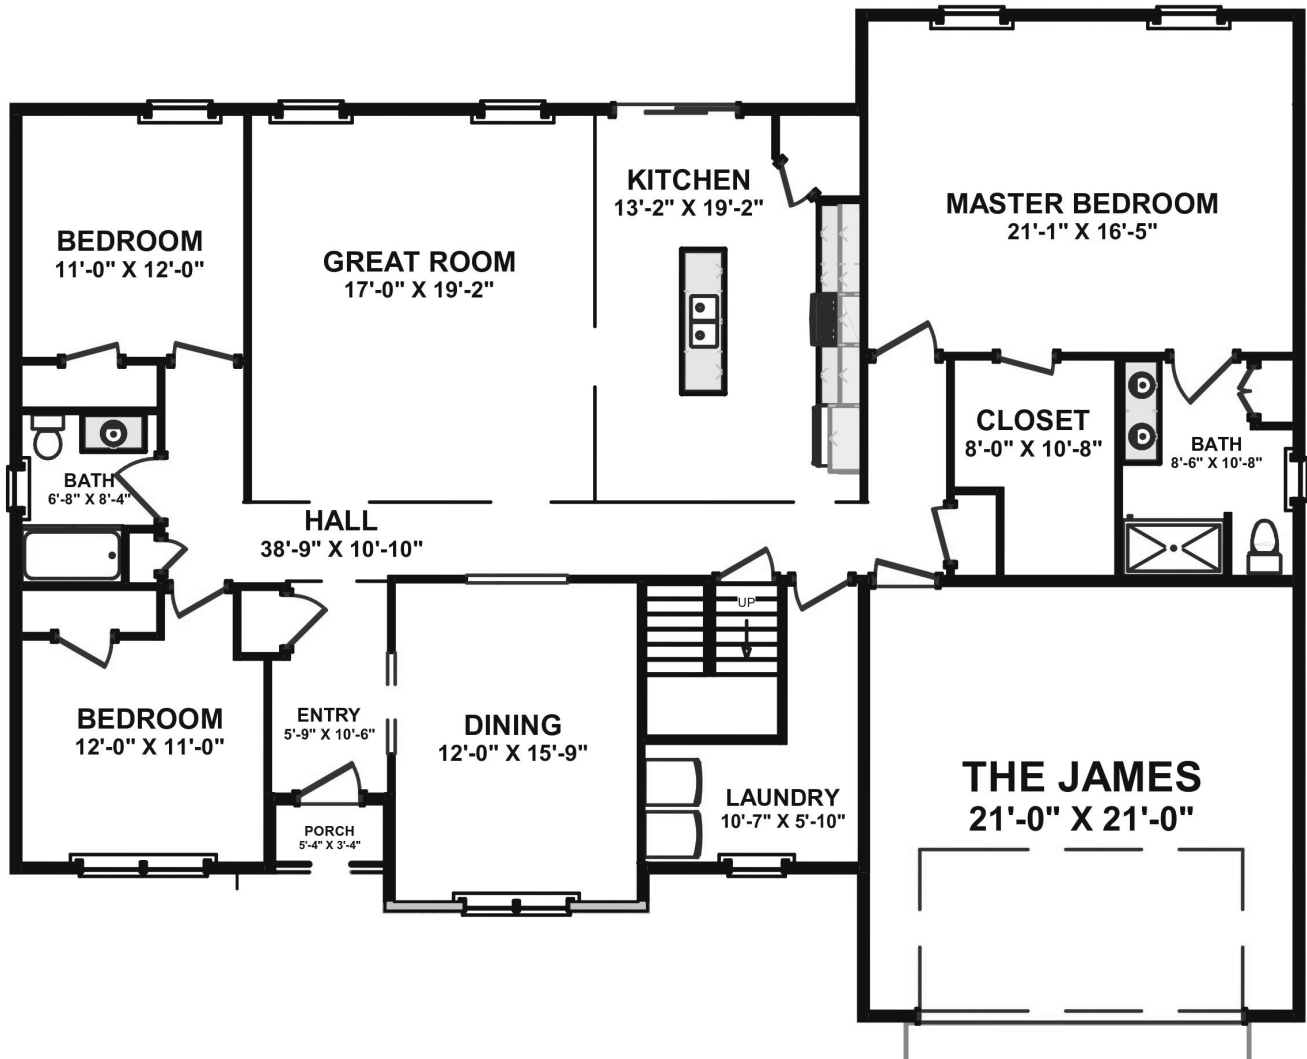

# The James

APPROXIMATELY 2231 SQ. FT.

## Smart Space Option

Converts unfinished basement space to unfinished attic space

85 Franklin Drive,  
Mechanicsburg, PA 17055  
717.766.7800

[tamhomes.com](http://tamhomes.com)

Floorplans and elevations are for illustration purposes only and are subject to change