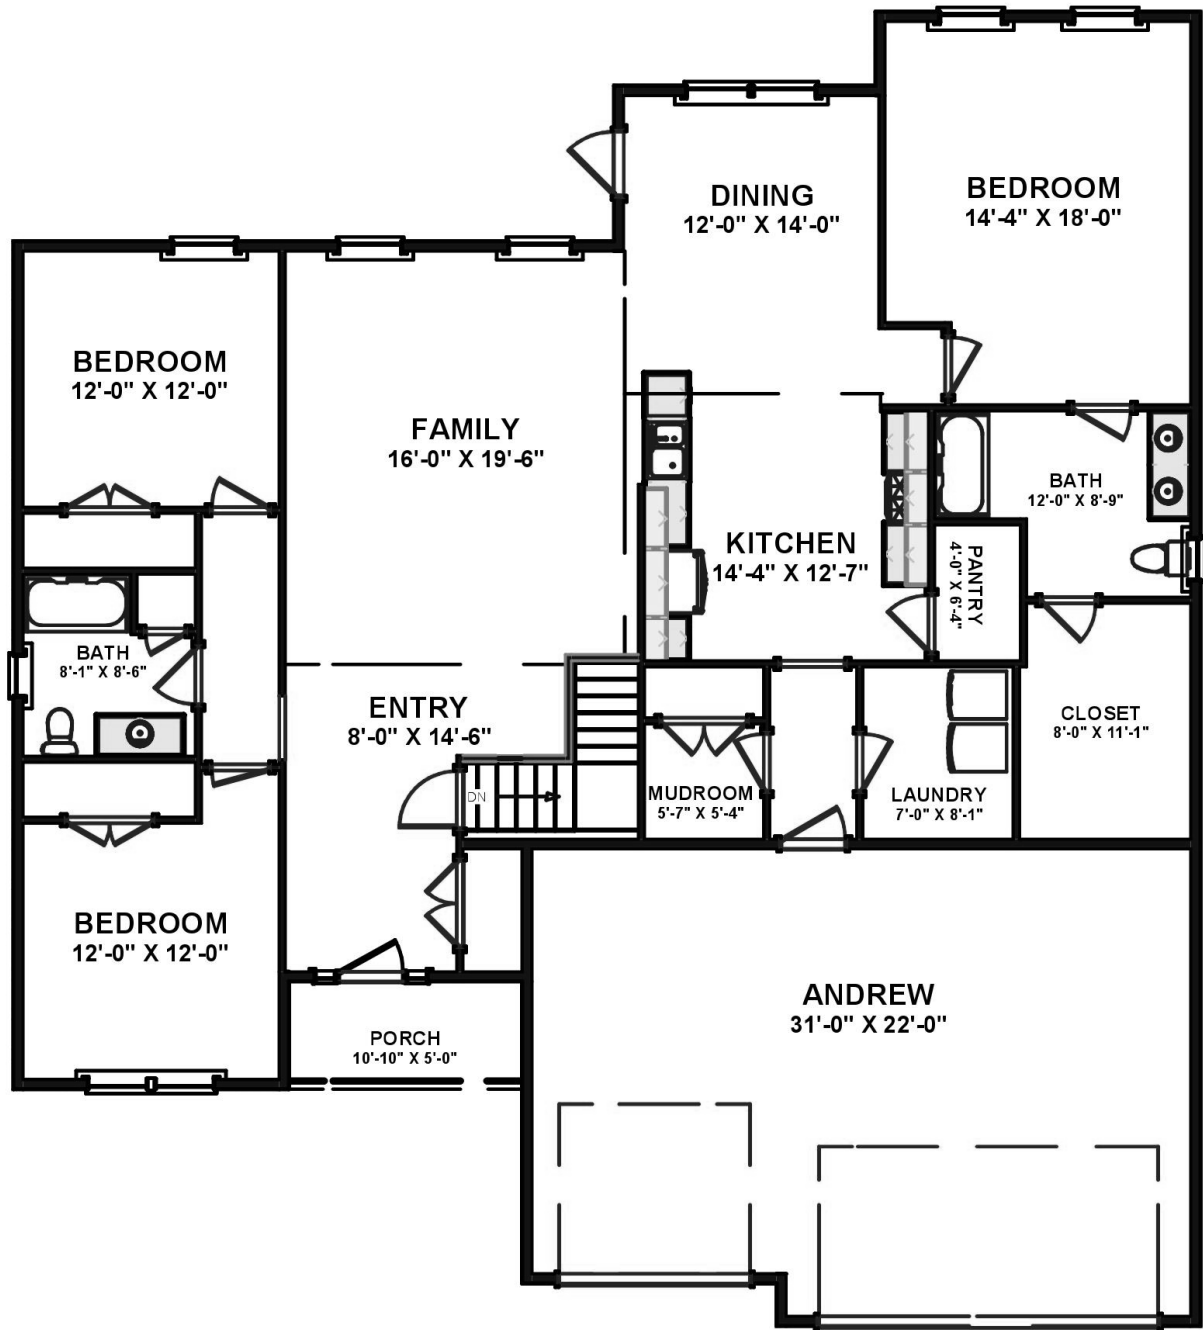

The Andrew

APPROXIMATELY 2035 SQ. FT.

832 Tamanini Way,
Mechanicsburg, PA 17055
717.766.7800

tamhomes.com

Floorplans and elevations are for illustration purposes only and are subject to change