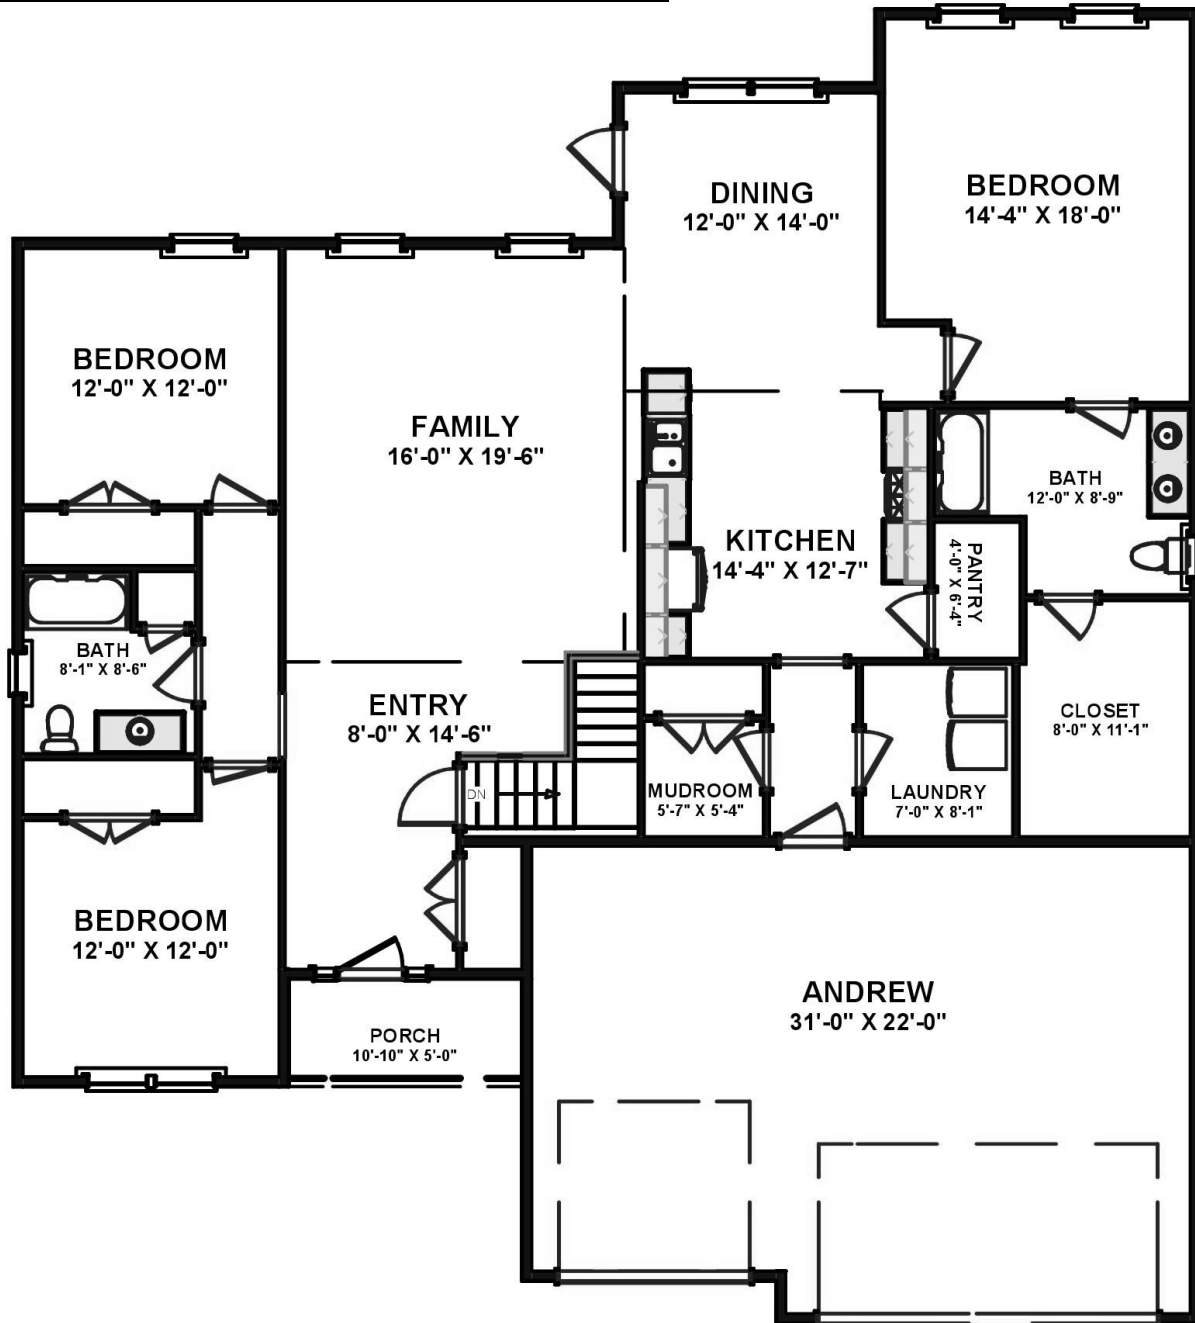

The Andrew

APPROXIMATELY 2035 SQ. FT.

3 Bedrooms

2 Full Baths

3 Garage Bays

85 Franklin Drive
Mechanicsburg, PA 17055
717.766.7800

tamhomes.com

Floorplans and elevations are for illustration purposes only and are subject to change