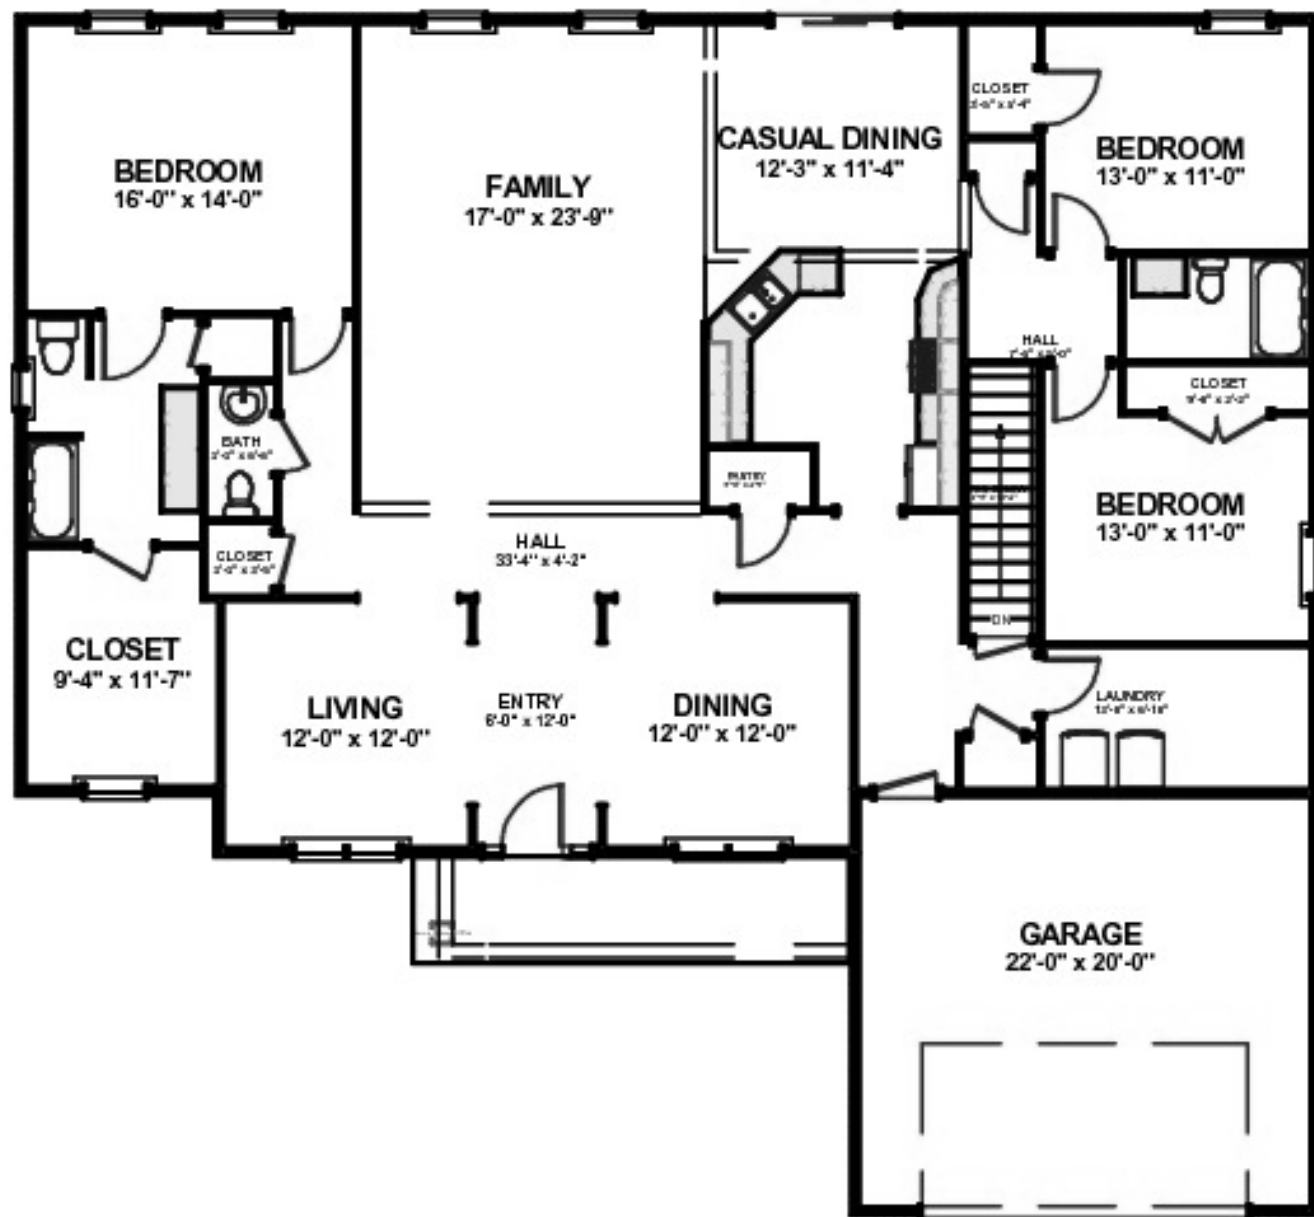

The Charles

APPROXIMATELY 2493 SQ. FT.

832 Tamanini Way,
Mechanicsburg, PA 17055
717.766.7800

tamhomes.com

Floorplans and elevations are for illustration purposes only and are subject to change