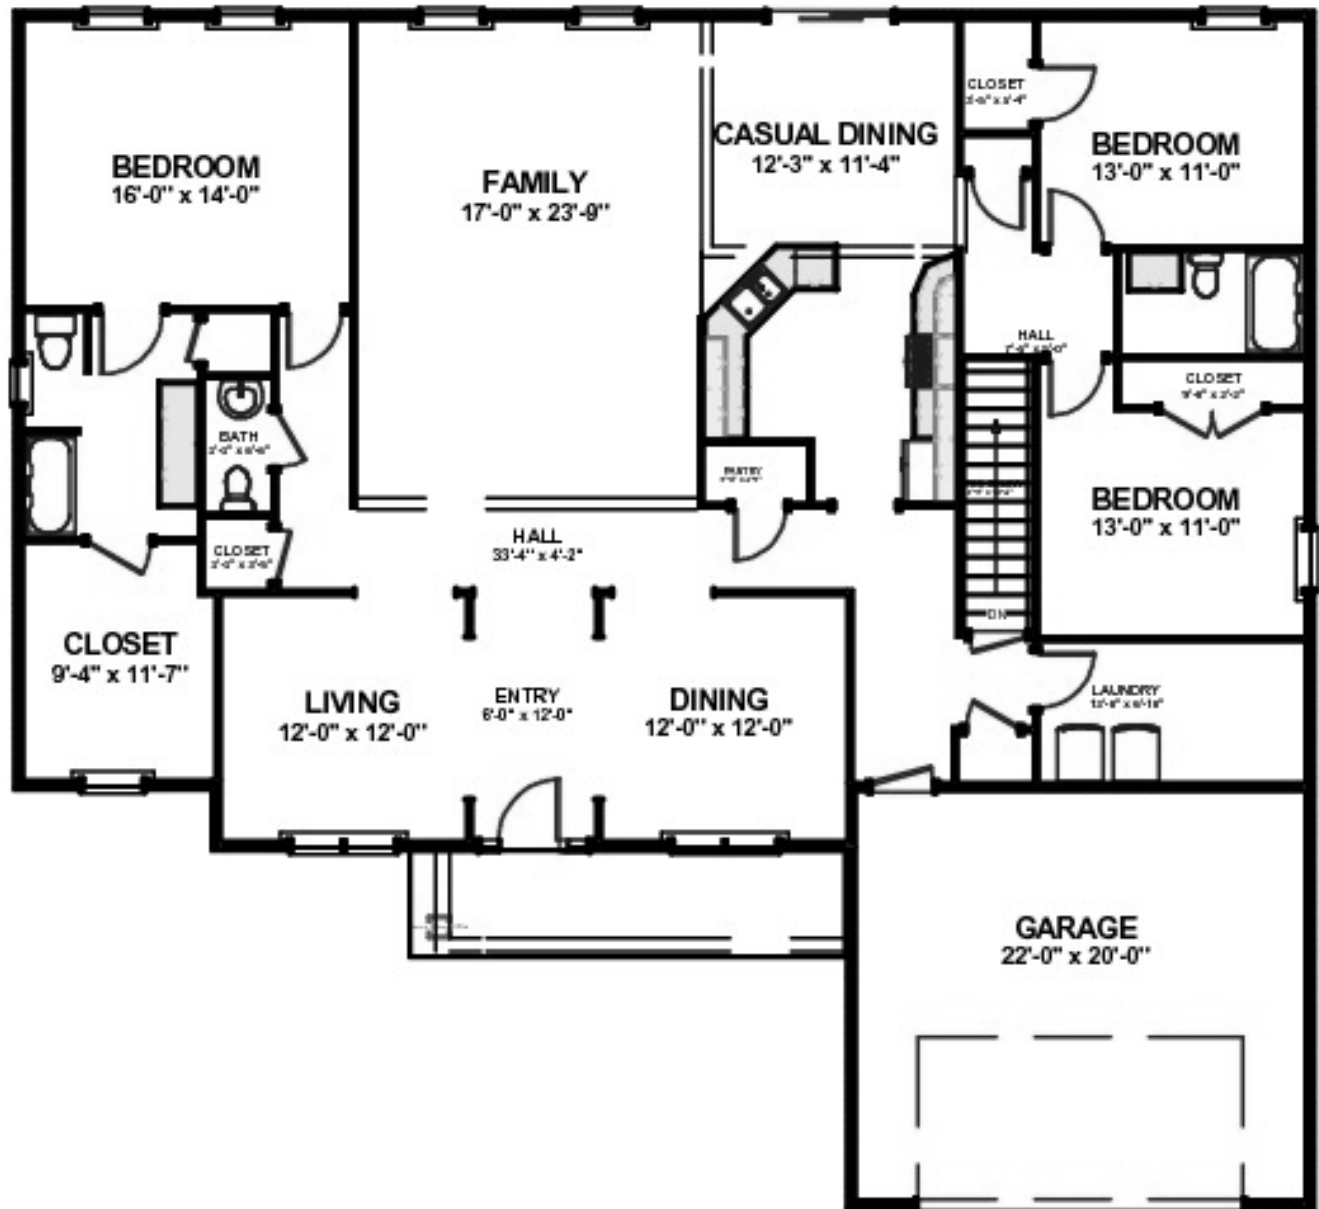

# The Charles

APPROXIMATELY 2493 SQ. FT.

3 Bedrooms

2 Full Baths

2 Garage Bays

85 Franklin Drive  
Mechanicsburg, PA 17055  
717.766.7800

tamhomes.com

Floorplans and elevations are for illustration purposes only and are subject to change