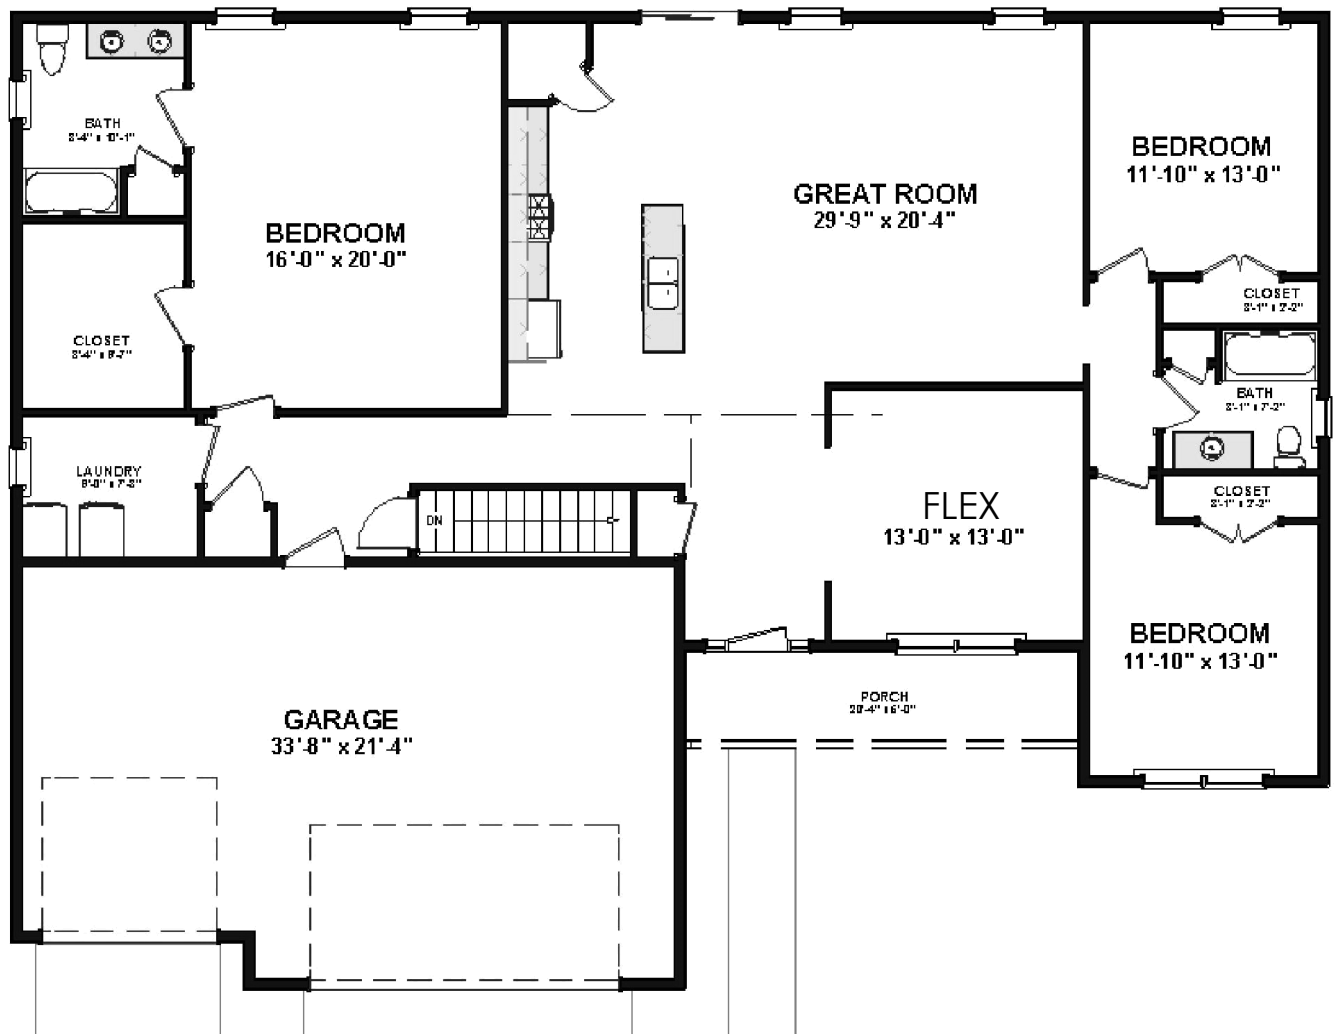

The Edison

APPROXIMATELY 2148 SQ. FT.

3 Bedrooms

2 Full Baths

3 Garage Bays

85 Franklin Drive
Mechanicsburg, PA 17055
717.766.7800

tamhomes.com

Floorplans and elevations are for illustration purposes only and are subject to change