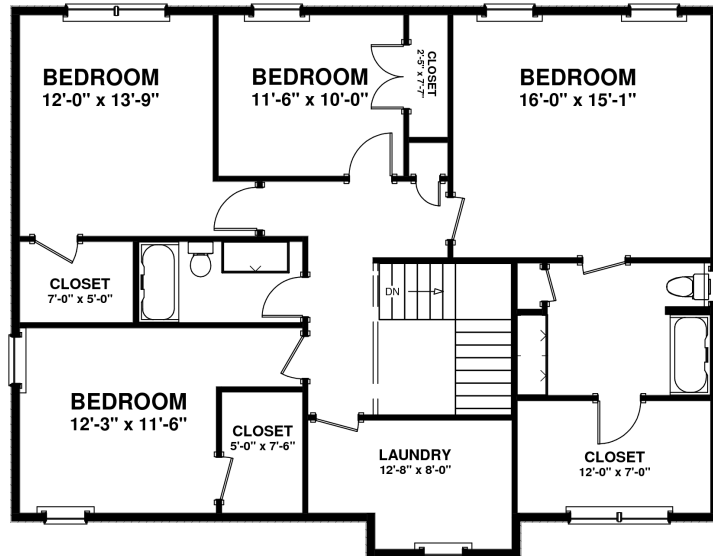

The Rosemont

APPROXIMATELY 2531 SQ. FT.
shown with options

LIVING AREA
1186 sq ft

832 Tamanini Way,
Mechanicsburg, PA 17055
717.766.7800

tamhomes.com

Floorplans and elevations are for illustration purposes only and are subject to change