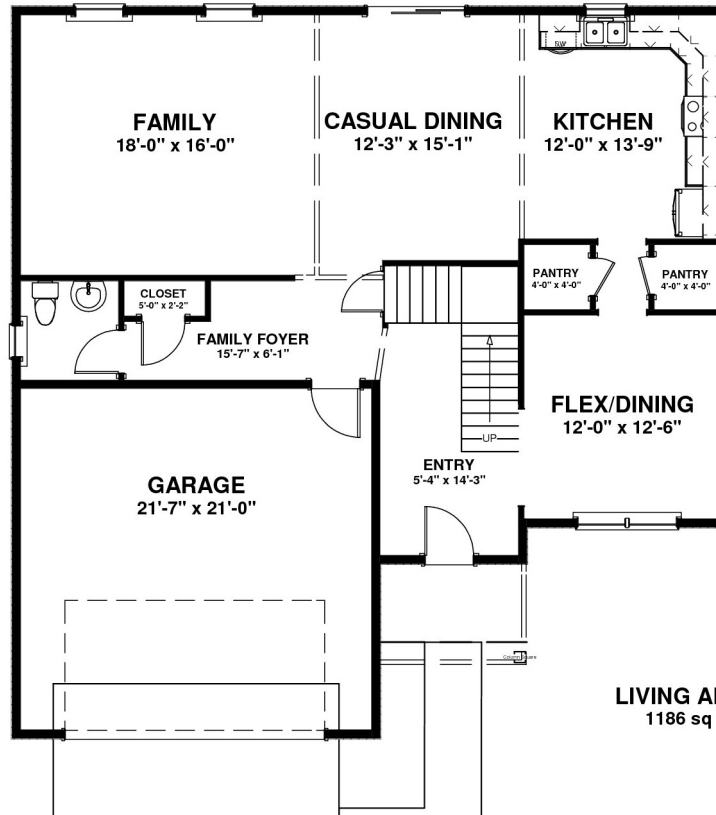

The Rosemont

APPROXIMATELY 2531 SQ. FT.
shown with options

LIVING AREA
1186 sq ft

832 Tamanini Way,
Mechanicsburg, PA 17055
717.766.7800

tamhomes.com

Floorplans and elevations are for illustration purposes only and are subject to change