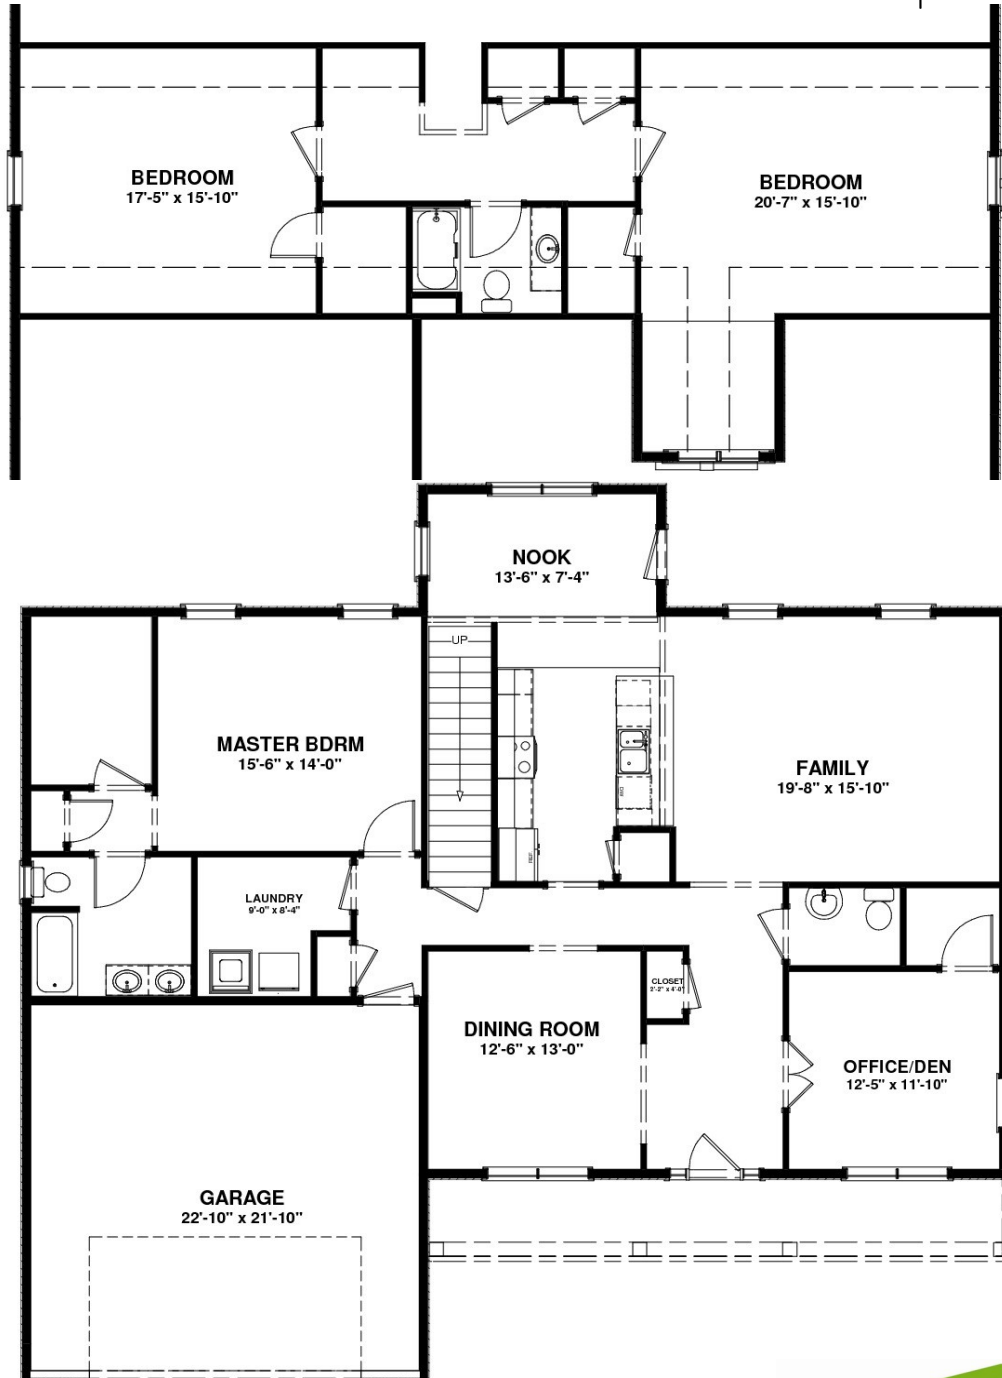

# The Nantucket

APPROXIMATELY 2736 SQ. FT.

3 Bedrooms

2 Full Baths

2 Garage Bays

Shown with options

85 Franklin Drive  
Mechanicsburg, PA 17055  
717.766.7800

[tamhomes.com](http://tamhomes.com)

Floorplans and elevations are for illustration purposes only and are subject to change