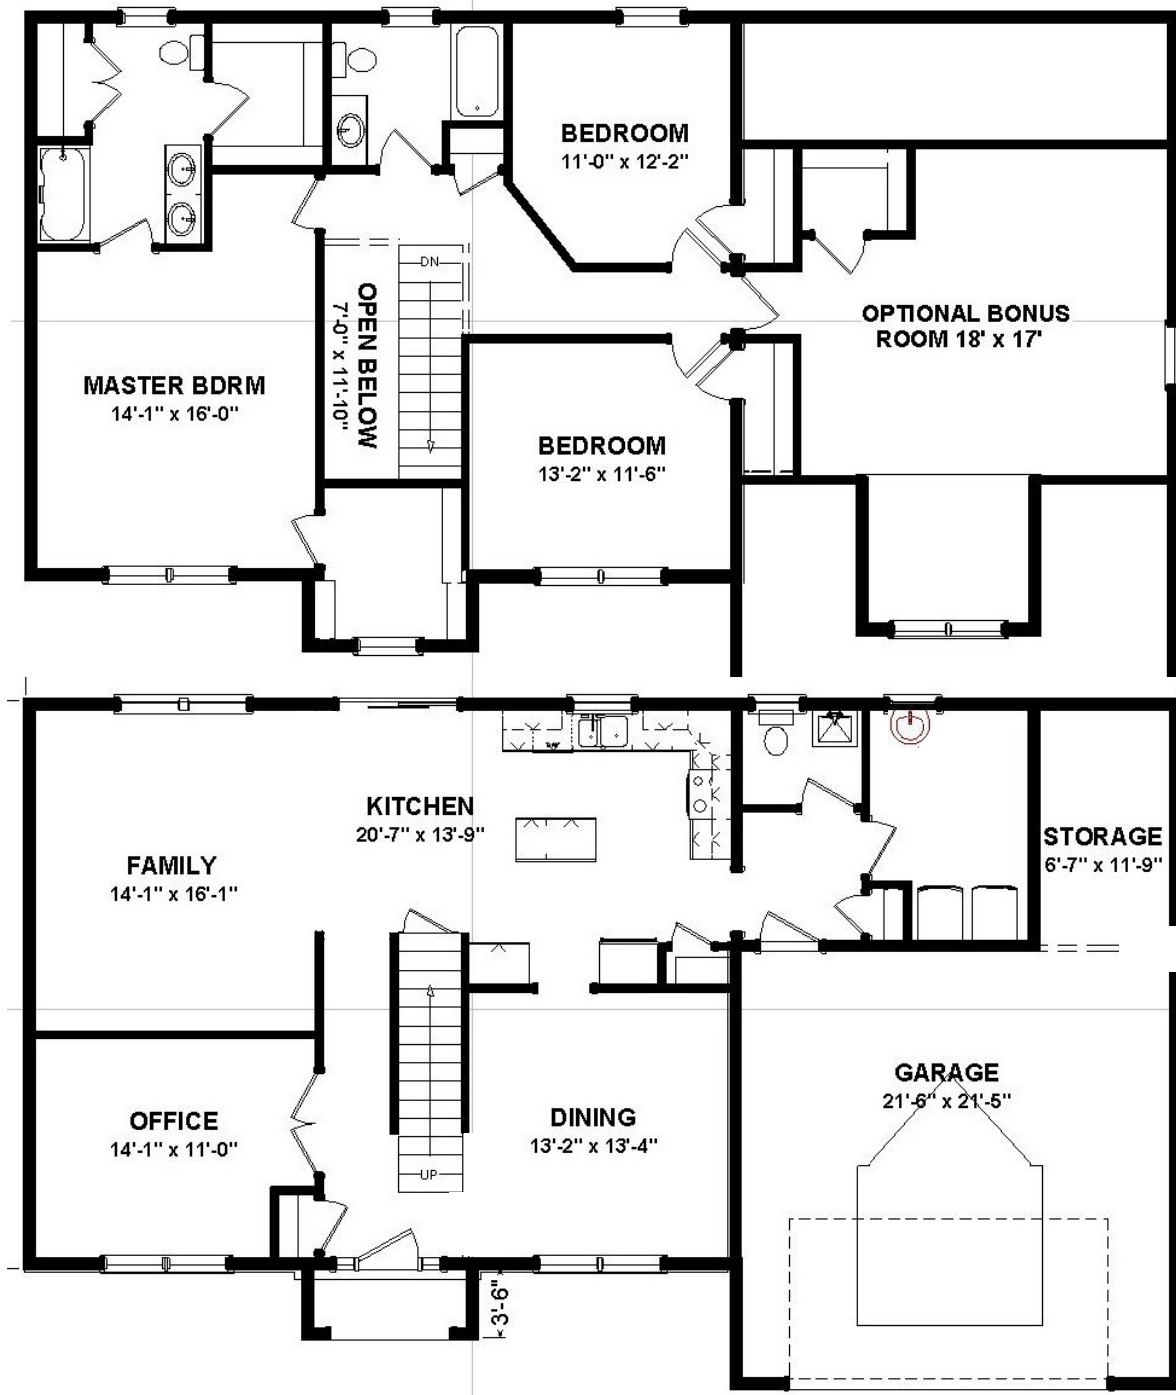

# The Wilson

APPROXIMATELY 2538 SQ. FT.

832 Tamanini Way,  
Mechanicsburg, PA 17055  
717.766.7800

[tamhomes.com](http://tamhomes.com)

Floorplans and elevations are for illustration purposes only and are subject to change