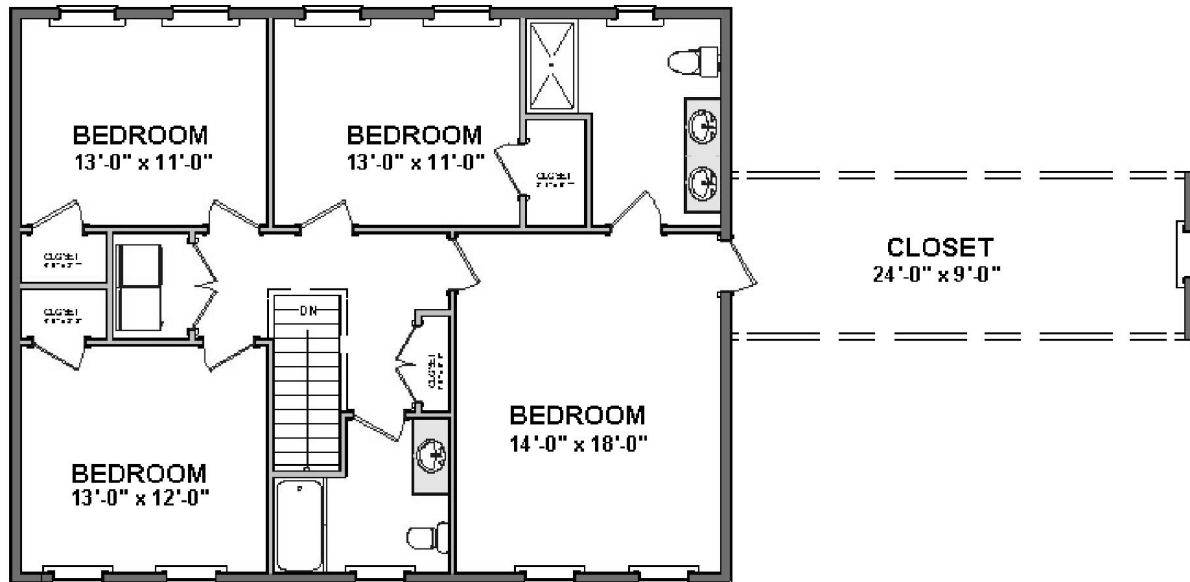

The Homestead

APPROXIMATELY 2486 SQ. FT.

85 Franklin Drive,
Mechanicsburg, PA 17055
717.766.7800

tamhomes.com

Floorplans and elevations are for illustration purposes only and are subject to change