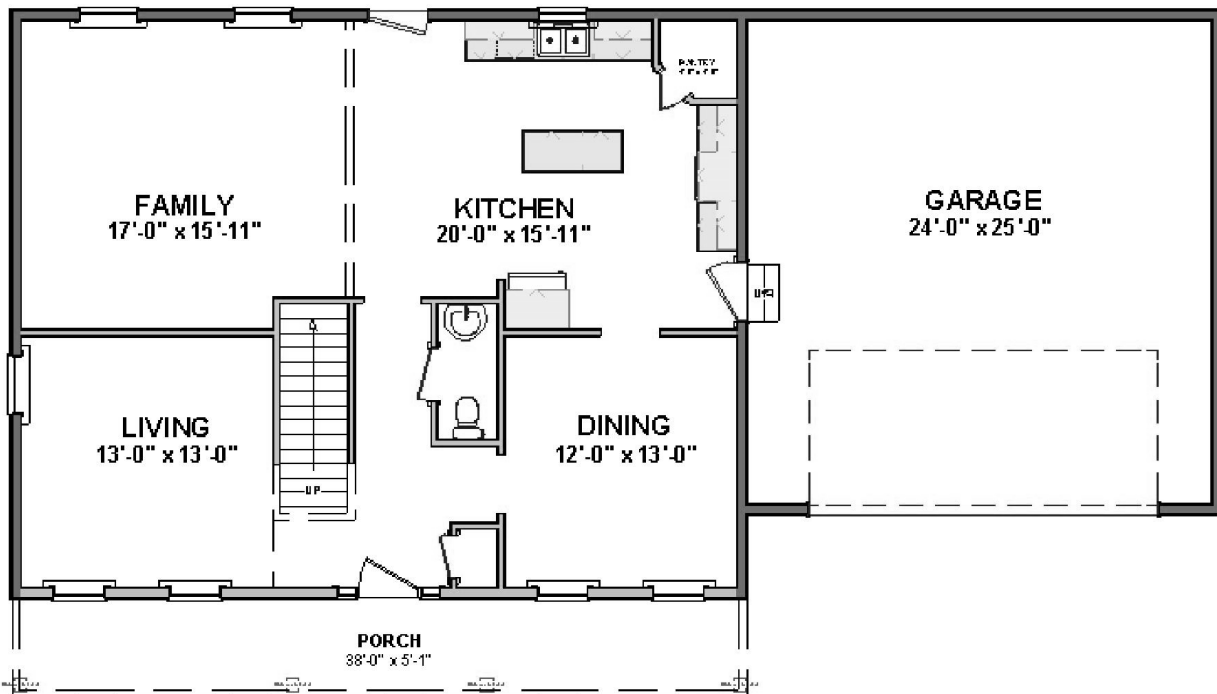

The Homestead

APPROXIMATELY 2486 SQ. FT.

85 Franklin Drive,
Mechanicsburg, PA 17055
717.766.7800

tamhomes.com

Floorplans and elevations are for illustration purposes only and are subject to change