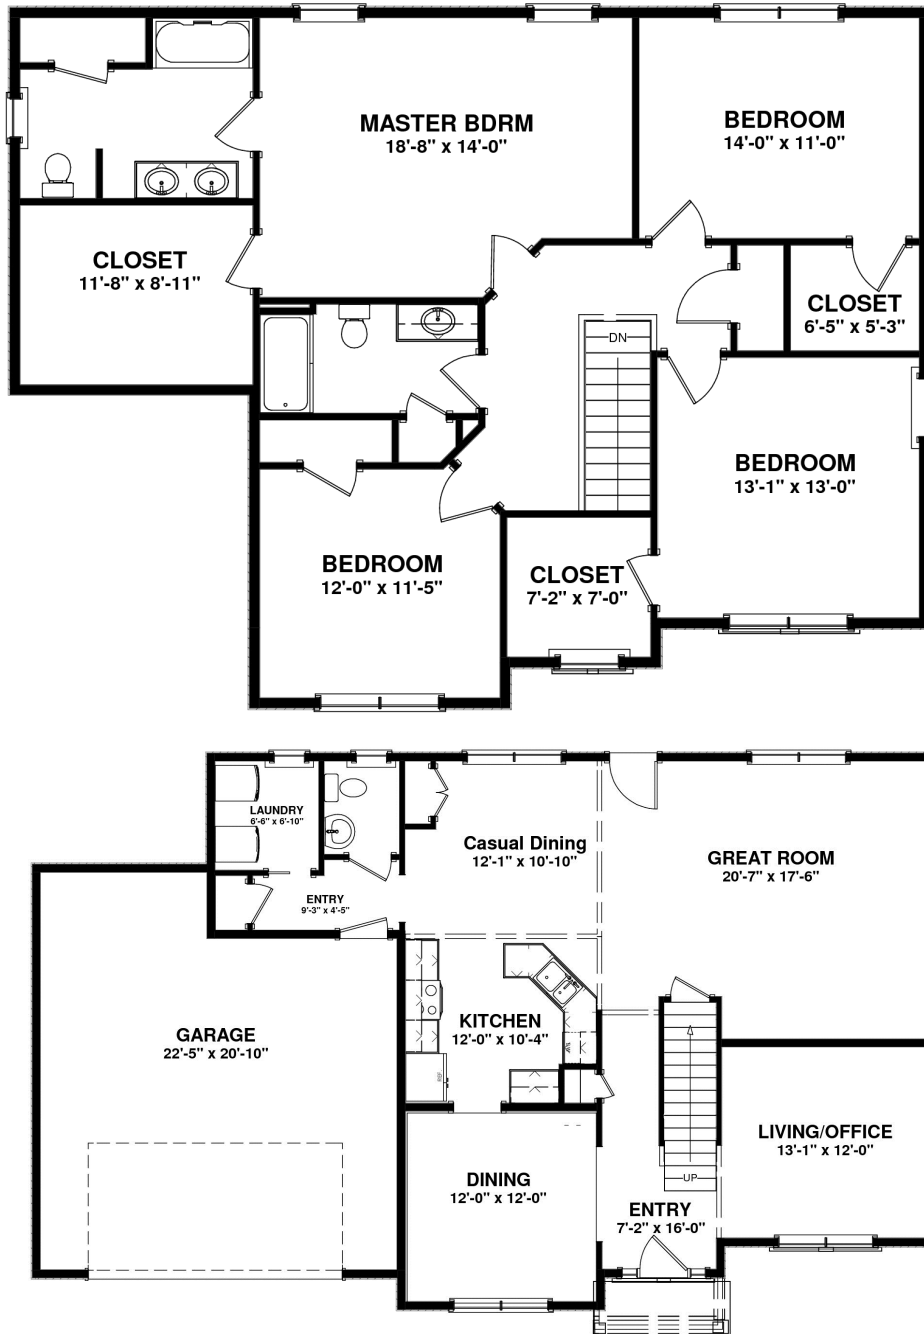

The Ardmore

APPROXIMATELY 2582 SQ. FT.

832 Tamanini Way,
Mechanicsburg, PA 17055
717.766.7800

tamhomes.com

Floorplans and elevations are for illustration purposes only and are subject to change