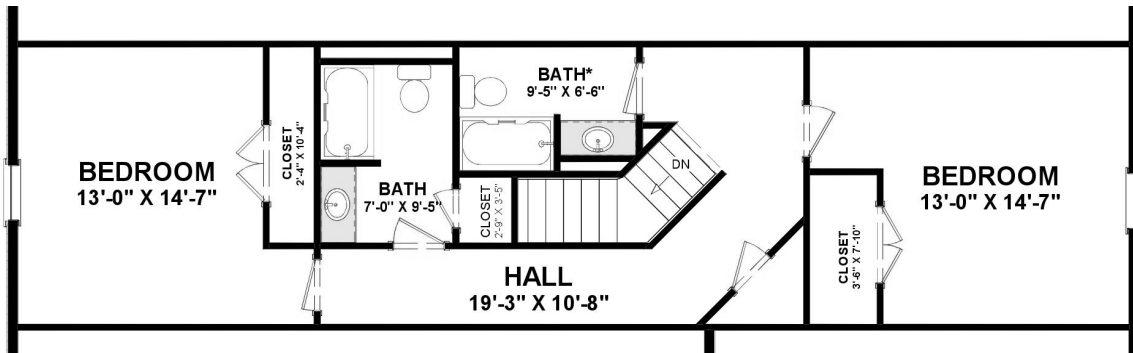

The Hampton

APPROXIMATELY 2810SQ. FT.
(shown with options)

832 Tamanini Way,
Mechanicsburg, PA 17055
717.766.7800

tamhomes.com

Floorplans and elevations are for illustration purposes only and are subject to change