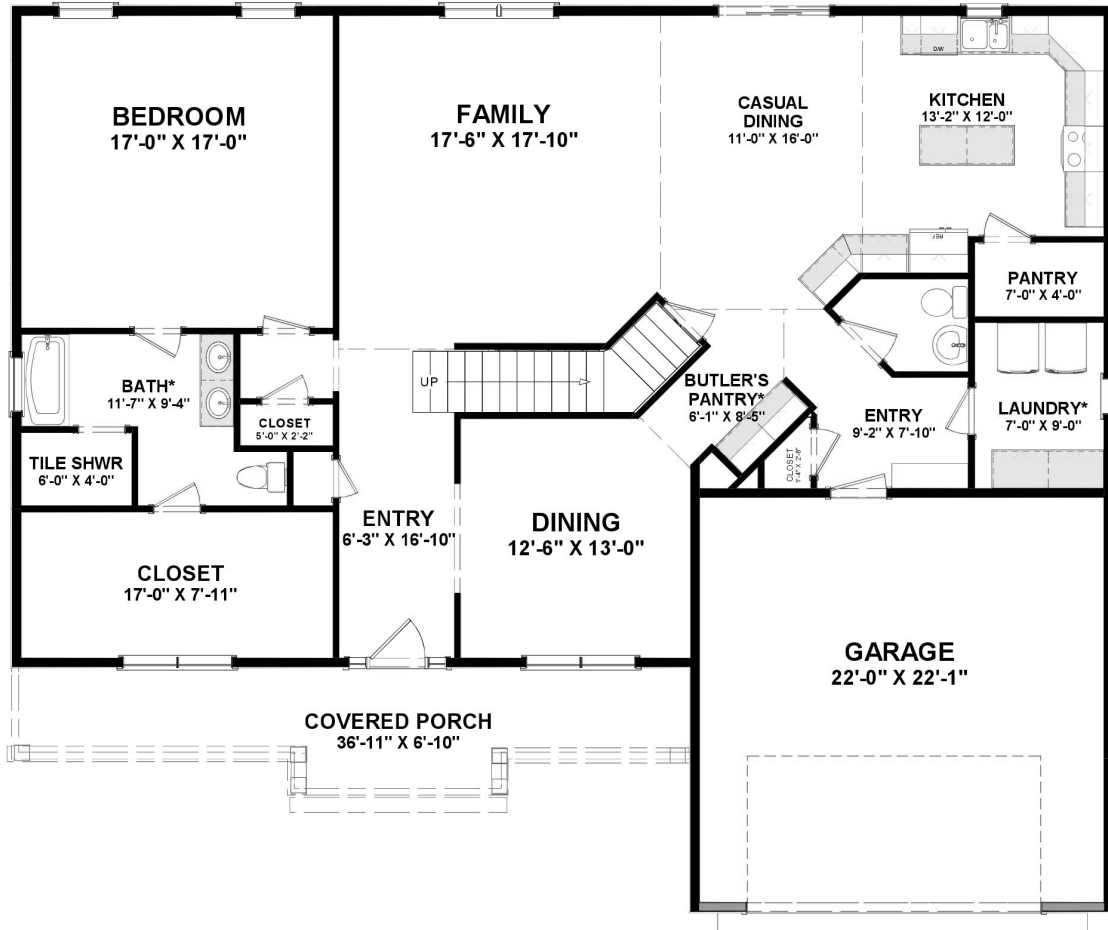

The Hampton

APPROXIMATELY 2810SQ. FT.
(shown with options)

832 Tamanini Way,
Mechanicsburg, PA 17055
717.766.7800

tamhomes.com

Floorplans and elevations are for illustration purposes only and are subject to change