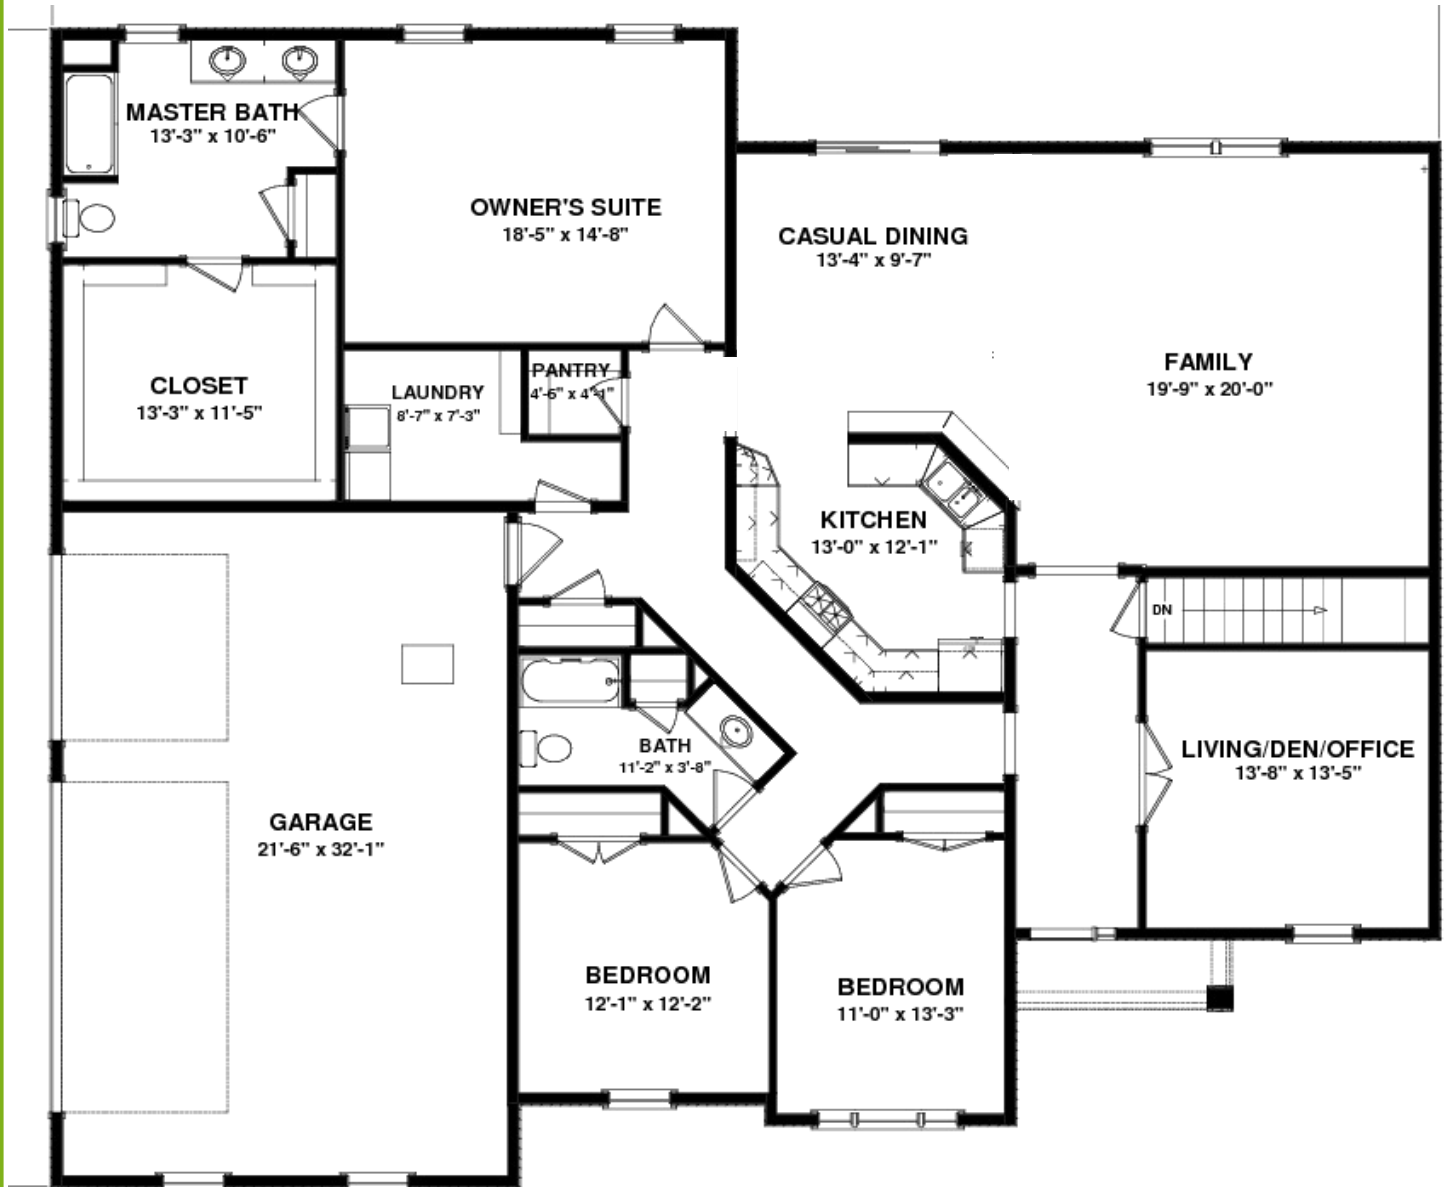

The Franklin

APPROXIMATELY 2502 SQ. FT.

832 Tamanini Way,
Mechanicsburg, PA 17055
717.766.7800

tamhomes.com

Floorplans and elevations are for illustration purposes only and are subject to change

"Quality is our standard"
TAMANINI HOMES