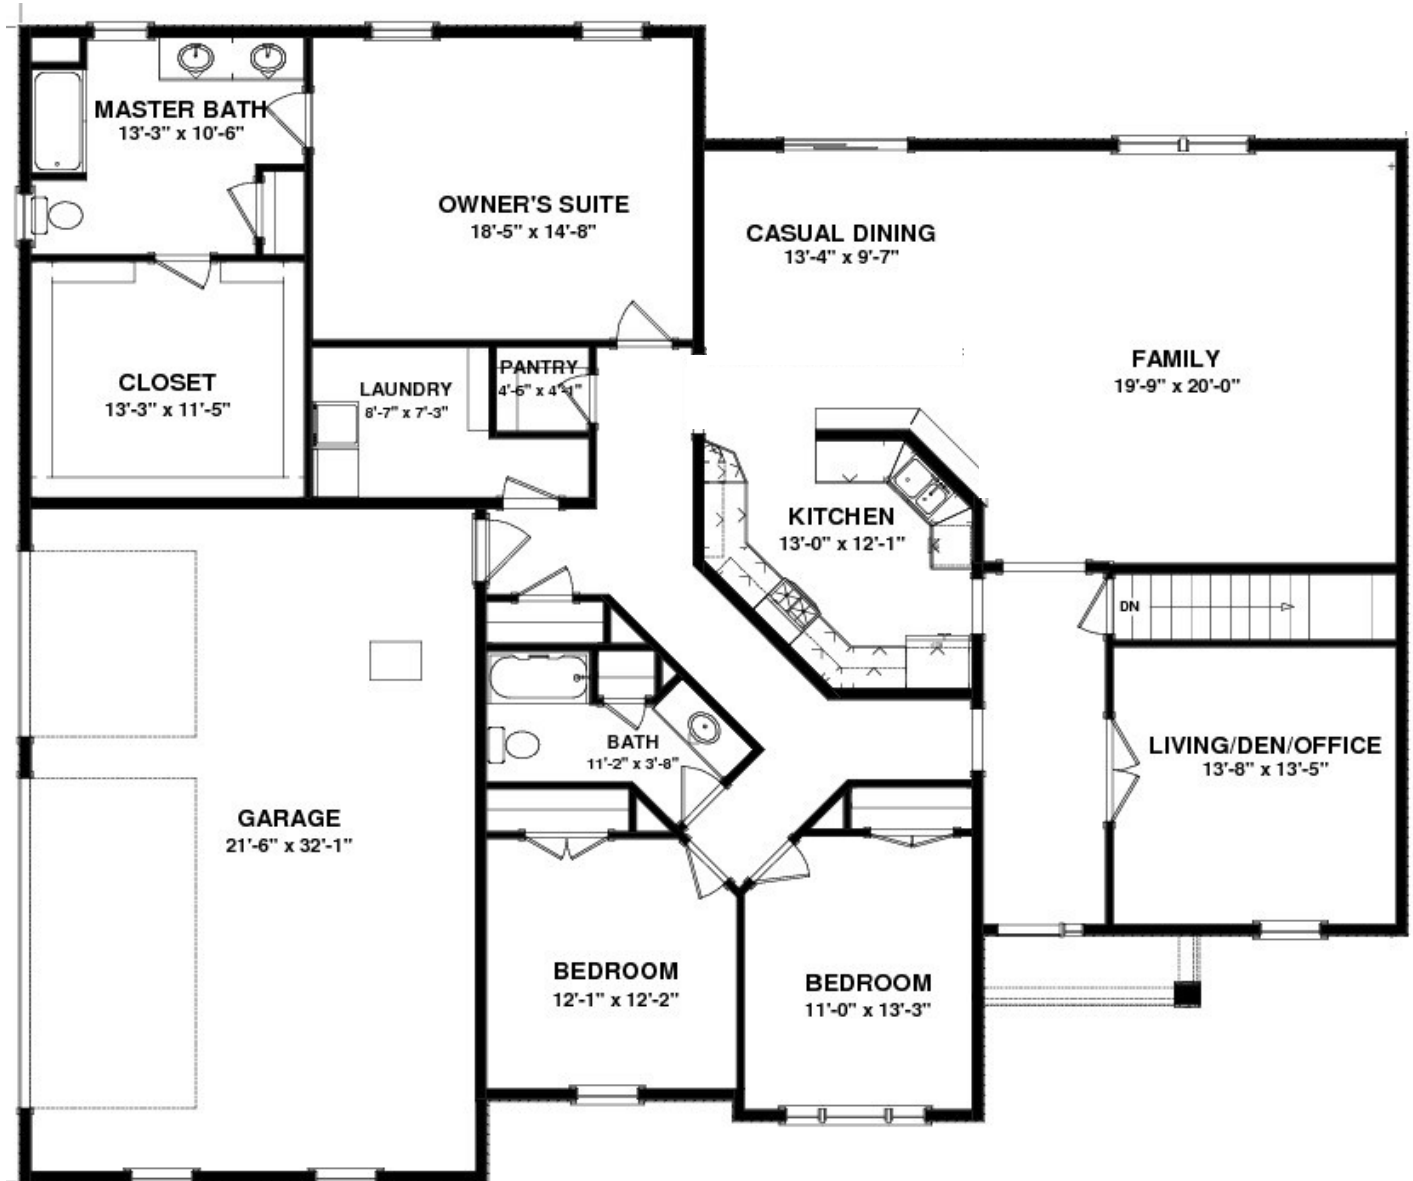

The Franklin

APPROXIMATELY 2502 SQ. FT.

3 Bedrooms

2 Full Baths

3 Garage Bays

85 Franklin Drive
Mechanicsburg, PA 17055
717.766.7800

tamhomes.com

Floorplans and elevations are for illustration purposes only and are subject to change